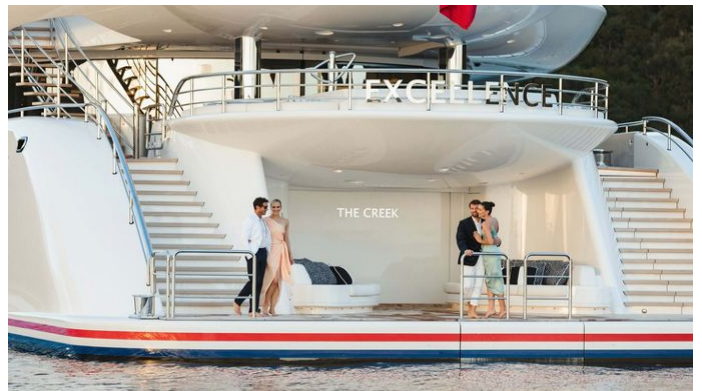

MORE PHOTOS, VIDEO OR INTERACTIVE DECK PLANS:

[CLICK HERE](#)