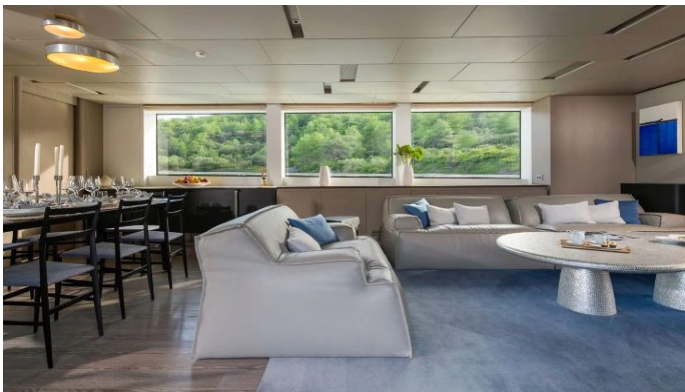

MORE PHOTOS, VIDEO OR INTERACTIVE DECK PLANS: