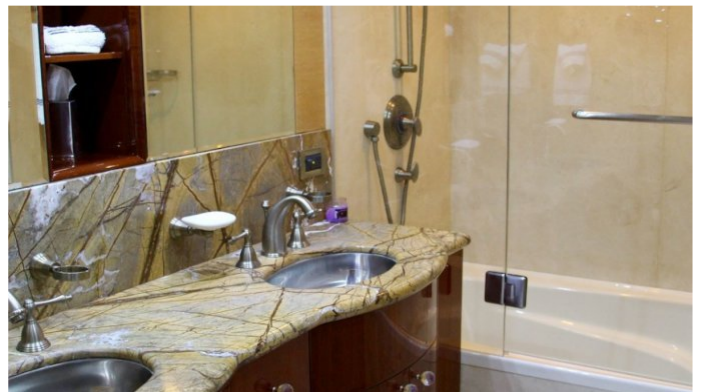

ACCOMMODATION

GUESTS	CABINS	CREW
6	3	2

CABIN CONFIGURATION
1 Master 2 Double

CHARTER RATES

SUMMER
from
\$15,000 / week + expenses

WINTER
from
\$15,000 / week + expenses

Details correct as of 13 Nov, 2018

FOR MORE INFORMATION:

[CLICK HERE](#) 

or SCAN QR CODE

MORE PHOTOS, VIDEO OR INTERACTIVE DECK PLANS:

 [CLICK HERE](#)

VICTORIA 68 YACHT CHARTER

Superyacht VICTORIA 68 was built in 2006 by Lazzara. She is a 20.73m / 68ft motor yacht with exterior design by . VICTORIA 68 offers accommodation for up to 6 guests in 3 cabins with additional room for her crew of . She features a variety of amenities to ensure comfortable charter vacations, including . She also carries an impressive collection of toys as listed below.

VICTORIA 68 AMENITIES & TOYS

For a full up-to-date list of leisure facilities or amenities onboard Motor Yacht Victoria 68 please contact your Yacht Charter Broker prior to booking your vacation. If there is a particular water toy that you would like, but it is not listed, then it may be possible to rent this equipment for you.