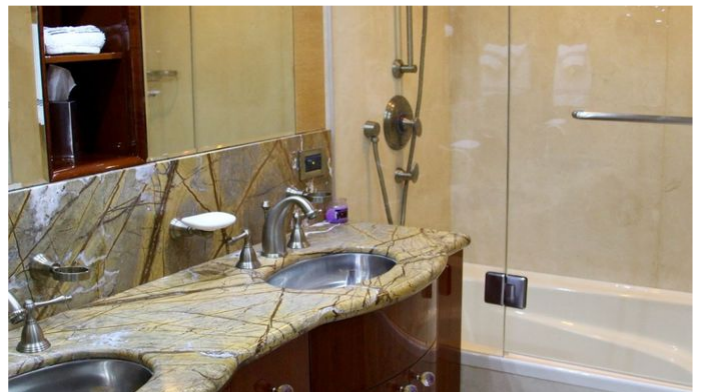

[CLICK HERE](#) 

or SCAN QR CODE

MORE PHOTOS, VIDEO OR INTERACTIVE DECK PLANS:

 [CLICK HERE](#)

VICTORIA 68 YACHT CHARTER

Superyacht VICTORIA 68 was built in 2006 by Lazzara. She is a 20.73m / 68' motor yacht with exterior design by . Victoria 68 offers accommodation for up to 6 guests in 3 cabins with additional room for her crew of . She features a variety of amenities to ensure comfortable charter vacations. She also carries an impressive collection of toys as listed below.

VICTORIA 68 AMENITIES & TOYS

For a full up-to-date list of leisure facilities or amenities onboard Motor Yacht Victoria 68 please contact your Yacht Charter Broker prior to booking your vacation. If there is a particular water toy that you would like, but it is not listed, then it may be possible to rent this equipment for you.