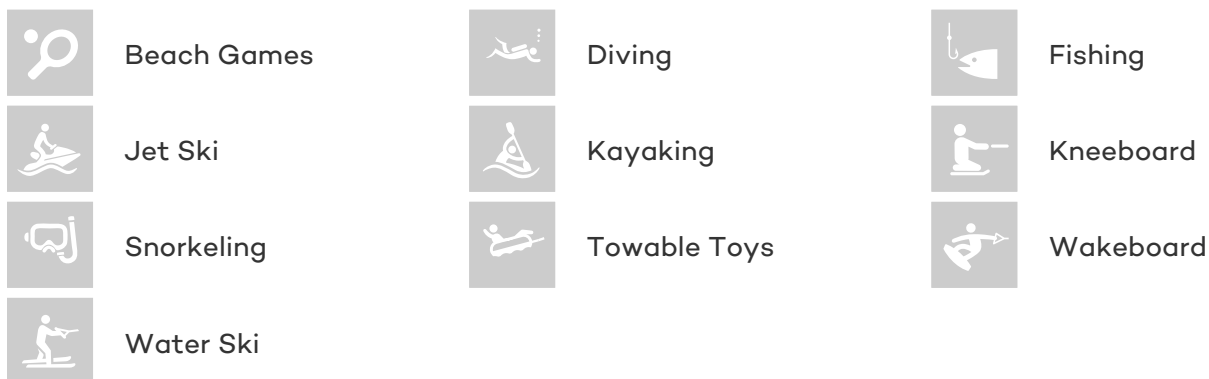

WINTER
from
\$20,000 / week + expenses

Details correct as of 15 Dec, 2017

FOR MORE INFORMATION:

[CLICK HERE](#) 

or SCAN QR CODE

MORE PHOTOS, VIDEO OR INTERACTIVE DECK PLANS:

[CLICK HERE](#)

KOKOMO YACHT CHARTER

Superyacht KOKOMO was built in 2004 by Rodriquez Yachts. She is a 21.34m / 70ft motor yacht with exterior design by and interior styling by . KOKOMO offers accommodation for up to 6 guests in 3 cabins with additional room for her crew of 3. She features a variety of amenities to ensure comfortable charter vacations, including . She also carries an impressive collection of toys as listed below.

KOKOMO AMENITIES & TOYS

For a full up-to-date list of leisure facilities or amenities onboard Motor Yacht Kokomo please contact your Yacht Charter Broker prior to booking your vacation. If there is a particular water toy that you would like, but it is not listed, then it may be possible to rent this equipment for you.