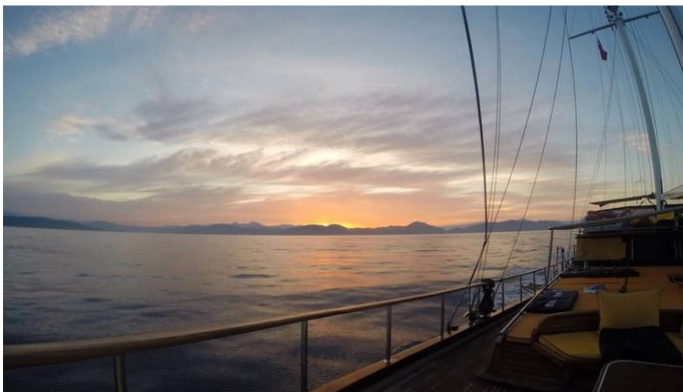

[CLICK HERE](#) 

or SCAN QR CODE

MORE PHOTOS, VIDEO OR INTERACTIVE DECK PLANS:

 [CLICK HERE](#)

LA VICOMTESSE YACHT CHARTER

Superyacht LA VICOMTESSE was built in 1998 by Custom. She is a 22.86m / 75' sail yacht with exterior design by . LA VICOMTESSE offers accommodation for up to 10 guests in 5 cabins with additional room for her crew of 4. She features a variety of amenities to ensure comfortable charter vacations. She also carries an impressive collection of toys as listed below.

LA VICOMTESSE AMENITIES & TOYS

For a full up-to-date list of leisure facilities or amenities onboard Sail Yacht LA VICOMTESSE please contact your Yacht Charter Broker prior to booking your vacation. If there is a particular water toy that you would like, but it is not listed, then it may be possible to rent this equipment for you.