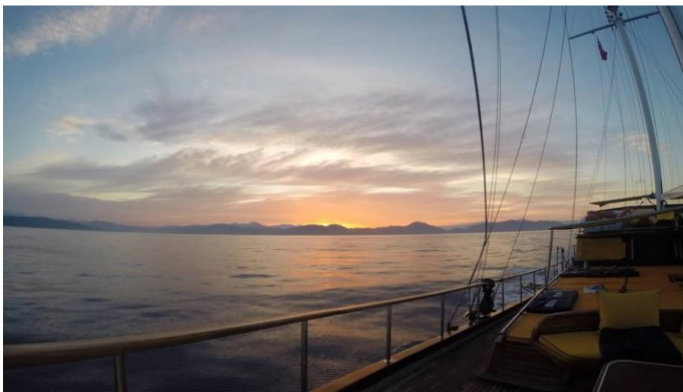

LA VICOMTESSE

Yacht Charter Details for 'LA VICOMTESSE', the 22.86m Superyacht built by Custom

SPECIFICATIONS

LENGTH
22.86m / 75ft

BEAM DRAFT
6.71m / 22ft m / NaNft

YEAR
1998

CRUISING SPEED
9 Knots

ACCOMMODATION

[CLICK HERE](#) 

or SCAN QR CODE

MORE PHOTOS, VIDEO OR INTERACTIVE DECK PLANS:

 [CLICK HERE](#)

LA VICOMTESSE YACHT CHARTER

Superyacht LA VICOMTESSE was built in 1998 by Custom. She is a 22.86m / 75ft sail yacht with exterior design by . LA VICOMTESSE offers accommodation for up to 10 guests in 5 cabins with additional room for her crew of 4. She features a variety of amenities to ensure comfortable charter vacations, including . She also carries an impressive collection of toys as listed below.

LA VICOMTESSE AMENITIES & TOYS

Inflatables

Kayaking

Snorkeling

Towable Toys

Wakeboard

Water Ski

For a full up-to-date list of leisure facilities or amenities onboard Sail Yacht LA VICOMTESSE please contact your Yacht Charter Broker prior to booking your vacation. If there is a particular water toy that you would like, but it is not listed, then it may be possible to rent this equipment for you.