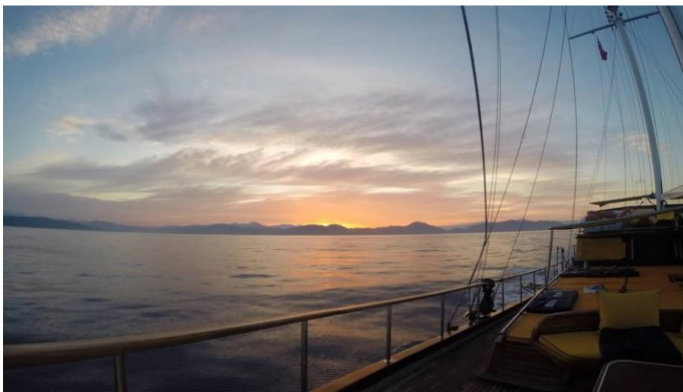

YachtCharterFleet

THE SMARTEST WAY TO SEARCH

LA VICOMTESSE

Yacht Charter Details for 'LA VICOMTESSE', the 22.86m Superyacht built by Custom

SPECIFICATIONS

LENGTH
22.86m / 75ft

BEAM DRAFT
6.71m / 22ft m / NaNft

Details correct as of 19 Aug, 2018

FOR MORE INFORMATION:

[CLICK HERE](#) 

or SCAN QR CODE

MORE PHOTOS, VIDEO OR INTERACTIVE DECK PLANS:

[CLICK HERE](#)

LA VICOMTESSE YACHT CHARTER

Superyacht LA VICOMTESSE was built in 1998 by Custom. She is a 22.86m / 75ft sail yacht with exterior design by . LA VICOMTESSE offers accommodation for up to 10 guests in 5 cabins with additional room for her crew of 4. She features a variety of amenities to ensure comfortable charter vacations, including . She also carries an impressive collection of toys as listed below.

LA VICOMTESSE AMENITIES & TOYS

Inflatables

Kayaking

Snorkeling

Towable Toys

Wakeboard

Water Ski

For a full up-to-date list of leisure facilities or amenities onboard Sail Yacht LA VICOMTESSE please contact your Yacht Charter Broker prior to booking your vacation. If there is a particular water toy that you would like, but it is not listed, then it may be possible to rent this equipment for you.