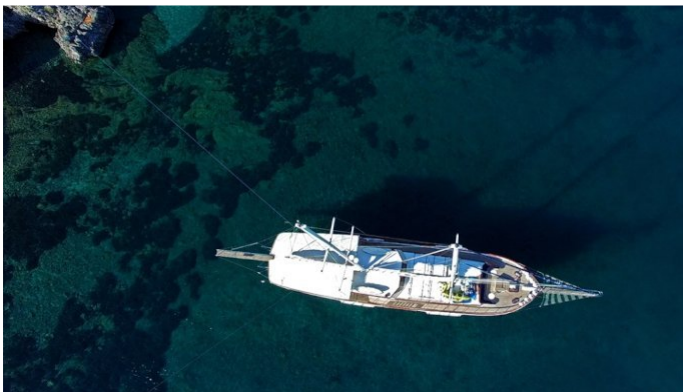

MORE PHOTOS, VIDEO OR INTERACTIVE DECK PLANS:

[CLICK HERE](#)