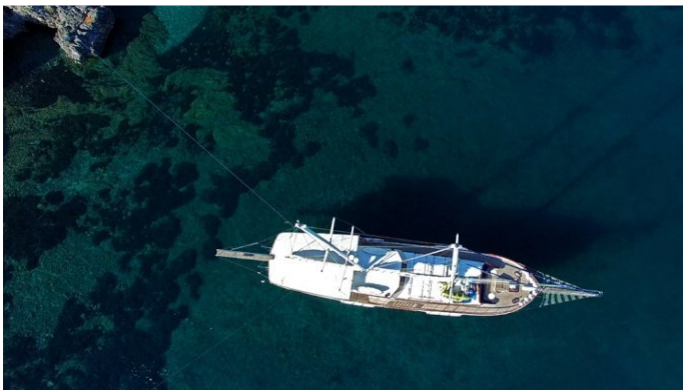

KANARYAM

Yacht Charter Details for 'Kanaryam', the 28m Superyacht built by Custom

SPECIFICATIONS

LENGTH
28m / 92ft

BEAM
7m / 23ft

DRAFT
2.7m / 9ft

YEAR
1997

REFIT
2014

Details correct as of 13 Dec, 2017

FOR MORE INFORMATION:

[CLICK HERE](#) 

or SCAN QR CODE

MORE PHOTOS, VIDEO OR INTERACTIVE DECK PLANS:

[CLICK HERE](#)

KANARYAM YACHT CHARTER

Superyacht KANARYAM was built in 1997 by Custom. She is a 28m / 92ft motor yacht with exterior design by and interior styling by . KANARYAM offers accommodation for up to 10 guests in 5 cabins with additional room for her crew of 4. She features a variety of amenities to ensure comfortable charter vacations, including . She also carries an impressive collection of toys as listed below.

KANARYAM AMENITIES & TOYS

Fishing

Kayaking

Snorkeling

Towable Toys

Wakeboard

Water Ski

For a full up-to-date list of leisure facilities or amenities onboard Motor Yacht Kanaryam please contact your Yacht Charter Broker prior to booking your vacation. If there is a particular water toy that you would like, but it is not listed, then it may be possible to rent this equipment for you.