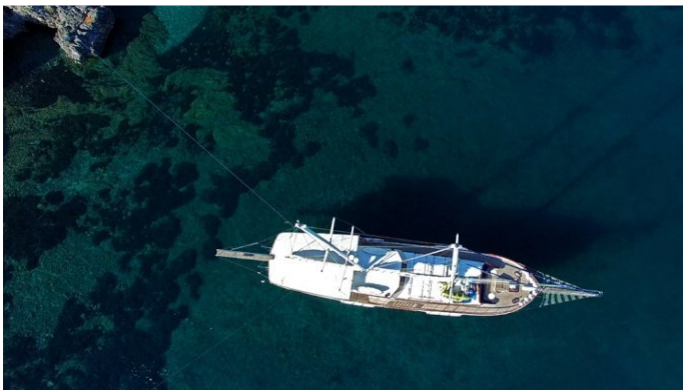

KANARYAM

Yacht Charter Details for 'Kanaryam', the 28m Superyacht built by Custom

SPECIFICATIONS

LENGTH
28m / 92ft

BEAM
7m / 23ft

YEAR
1997

CRUISING SPEED
11 Knots

DRAFT
2.7m / 9ft

Details correct as of 24 Feb, 2018

FOR MORE INFORMATION:

[CLICK HERE](#) 

or SCAN QR CODE

MORE PHOTOS, VIDEO OR INTERACTIVE DECK PLANS:

[CLICK HERE](#)

KANARYAM YACHT CHARTER

Superyacht KANARYAM was built in 1997 by Custom. She is a 28m / 92ft motor yacht with exterior design by and interior styling by . KANARYAM offers accommodation for up to 10 guests in 5 cabins with additional room for her crew of 4. She features a variety of amenities to ensure comfortable charter vacations, including . She also carries an impressive collection of toys as listed below.

KANARYAM AMENITIES & TOYS

Fishing

Kayaking

Snorkeling

Towable Toys

Wakeboard

Water Ski

For a full up-to-date list of leisure facilities or amenities onboard Motor Yacht Kanaryam please contact your Yacht Charter Broker prior to booking your vacation. If there is a particular water toy that you would like, but it is not listed, then it may be possible to rent this equipment for you.