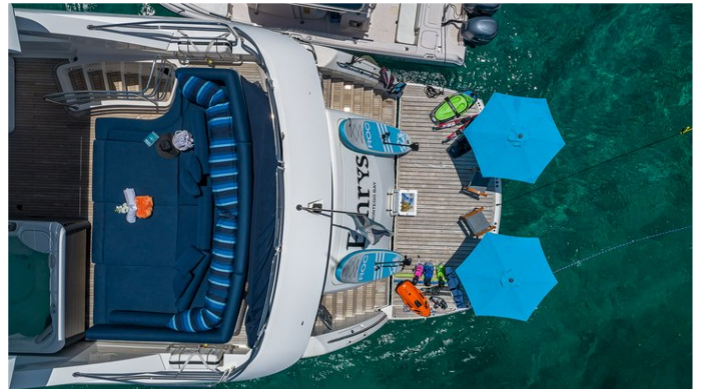

YachtCharterFleet

THE SMARTEST WAY TO SEARCH

EMRYS

Yacht Charter Details for 'Emrys', the 29.87m Superyacht built by Sunseeker

SPECIFICATIONS

LENGTH
29.87m / 98'

BEAM DRAFT
7.32m / 24' 3.66m / 12'

YEAR REFIT
2010 2020

CRUISING SPEED
20 Knots

ACCOMMODATION

GUESTS CABINS CREW
8 **4** **4**

CABIN CONFIGURATION

1 Master 1 VIP
1 Double 1 Twin

CHARTER RATES

SUMMER
from
\$55,000 / week + expenses

WINTER
from
\$55,000 / week + expenses

Details correct as of 28 Sep, 2023

FOR MORE INFORMATION:

[CLICK HERE](#) 

or SCAN QR CODE

MORE PHOTOS, VIDEO OR INTERACTIVE DECK PLANS:

[CLICK HERE](#)

EMRYS YACHT CHARTER

Superyacht EMRYS was built in 2010 by Sunseeker. She is a 29.87m / 98' 30 Metre Yacht motor yacht with exterior design by Sunseeker and interior styling by Sunseeker. Emrys offers accommodation for up to 8 guests in 4 cabins with additional room for her crew of 4. She features a variety of amenities to ensure comfortable charter vacations. She also carries an impressive collection of toys as listed below.

EMRYS AMENITIES & TOYS

For a full up-to-date list of leisure facilities or amenities onboard Motor Yacht Emrys please contact your Yacht Charter Broker prior to booking your vacation. If there is a particular water toy that you would like, but it is not listed, then it may be possible to rent this equipment for you.