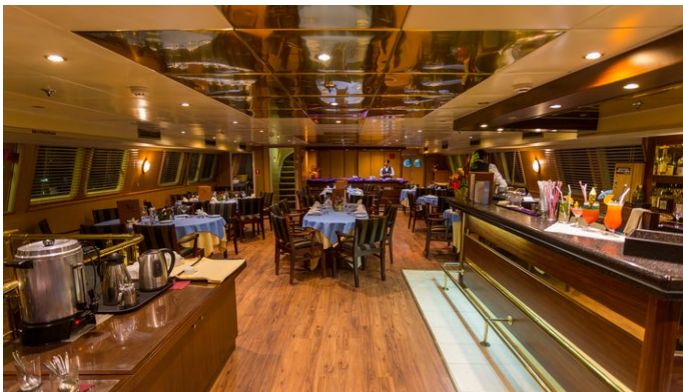

MORE PHOTOS, VIDEO OR INTERACTIVE DECK PLANS:

[CLICK HERE](#)