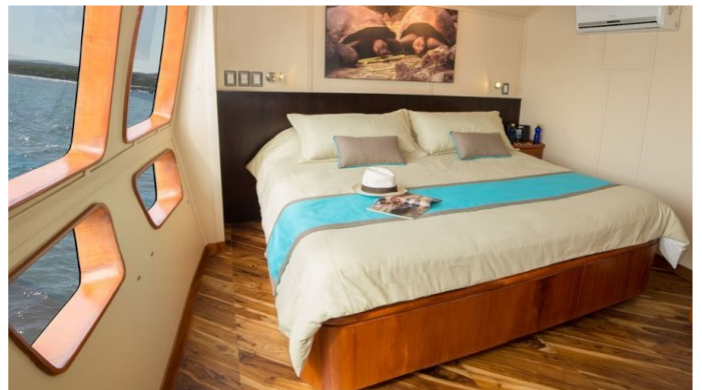

MORE PHOTOS, VIDEO OR INTERACTIVE DECK PLANS:

[CLICK HERE](#)