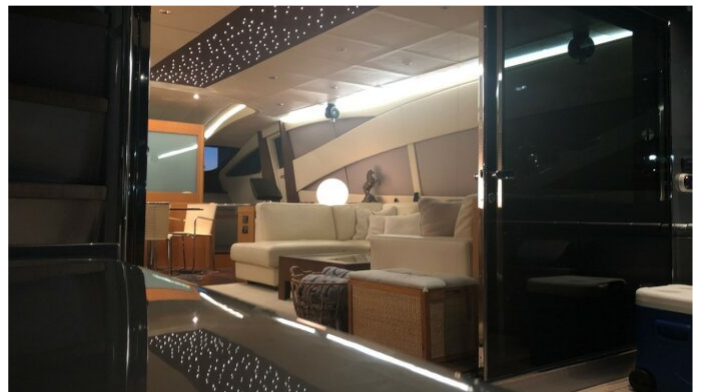

MORE PHOTOS, VIDEO OR INTERACTIVE DECK PLANS:

[CLICK HERE](#)