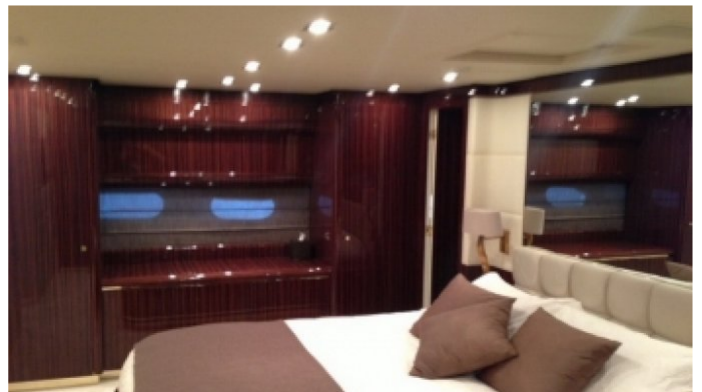

MORE PHOTOS, VIDEO OR INTERACTIVE DECK PLANS:

[CLICK HERE](#)