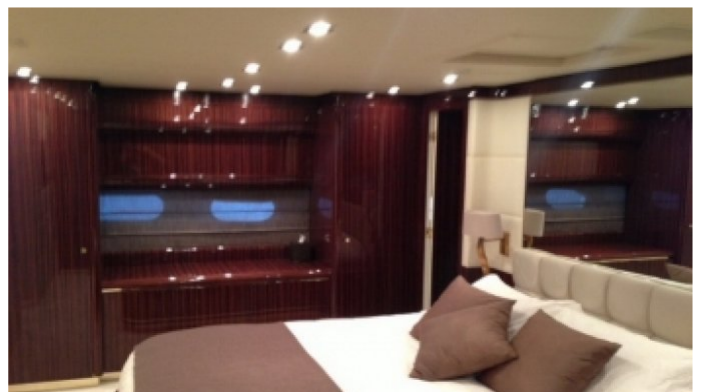

GUESTS CABINS
8 **4**

CABIN CONFIGURATION
1 Master 1 Vip
1 Double 1 Twin

CHARTER RATES

SUMMER
from
€45,500 / week + expenses

WINTER
from
€45,500 / week + expenses

Details correct as of 17 Dec, 2017

FOR MORE INFORMATION:

[CLICK HERE](#) 

or SCAN QR CODE

MORE PHOTOS, VIDEO OR INTERACTIVE DECK PLANS:

WHITE PEARL YACHT CHARTER

Superyacht WHITE PEARL was built in 2008 by Arno. She is a 32m / 105ft motor yacht with exterior design by and interior styling by . WHITE PEARL offers accommodation for up to 8 guests in 4 cabins with additional room for her crew of . She features a variety of amenities to ensure comfortable charter vacations, including . She also carries an impressive collection of toys as listed below.

WHITE PEARL AMENITIES & TOYS

For a full up-to-date list of leisure facilities or amenities onboard Motor Yacht White Pearl please contact your Yacht Charter Broker prior to booking your vacation. If there is a particular water toy that you would like, but it is not listed, then it may be possible to rent this equipment for you.