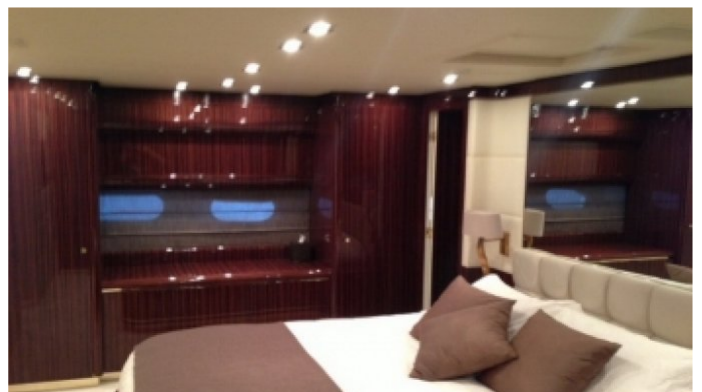

MORE PHOTOS, VIDEO OR INTERACTIVE DECK PLANS:

[CLICK HERE](#)