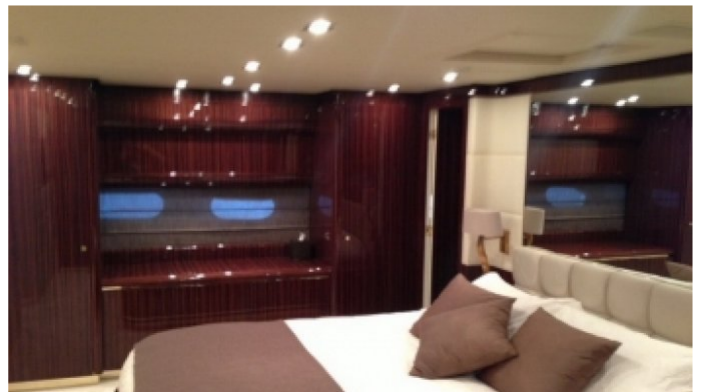

[CLICK HERE](#)

or SCAN QR CODE

MORE PHOTOS, VIDEO OR INTERACTIVE DECK PLANS:

[CLICK HERE](#)

WHITE PEARL YACHT CHARTER

Superyacht WHITE PEARL was built in 2008 by Arno. She is a 32m / 105ft motor yacht with exterior design by and interior styling by . WHITE PEARL offers accommodation for up to 8 guests in 4 cabins with additional room for her crew of . She features a variety of amenities to ensure comfortable charter vacations, including . She also carries an impressive collection of toys as listed below.

WHITE PEARL AMENITIES & TOYS

For a full up-to-date list of leisure facilities or amenities onboard Motor Yacht White Pearl please contact your Yacht Charter Broker prior to booking your vacation. If there is a particular water toy that you would like, but it is not listed, then it may be possible to rent this equipment for you.