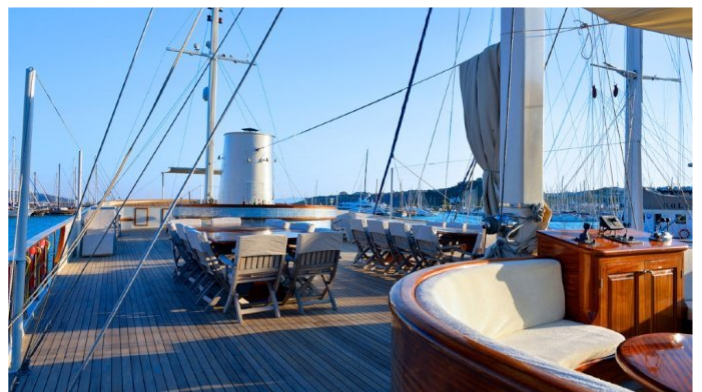

FOR MORE INFORMATION:

[CLICK HERE](#) 

or SCAN QR CODE

MORE PHOTOS, VIDEO OR INTERACTIVE DECK PLANS:

[CLICK HERE](#)

HALIS TEMEL YACHT CHARTER

Superyacht HALIS TEMEL was built in 2010 by Bodrum Shipyard. She is a 41m / 135ft motor yacht with exterior design by and interior styling by . HALIS TEMEL offers accommodation for up to 24 guests in 12 cabins with additional room for her crew of . She features a variety of amenities to ensure comfortable charter vacations, including . She also carries an impressive collection of toys as listed below.

HALIS TEMEL AMENITIES & TOYS

Fishing

Kayaking

Wakeboard

Water Ski

For a full up-to-date list of leisure facilities or amenities onboard Motor Yacht Halis Temel please contact your Yacht Charter Broker prior to booking your vacation. If there is a particular water toy that you would like, but it is not listed, then it may be possible to rent this equipment for you.