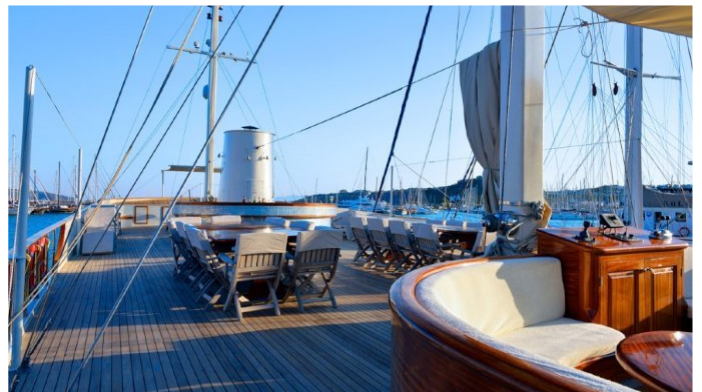

MORE PHOTOS, VIDEO OR INTERACTIVE DECK PLANS:

[CLICK HERE](#)