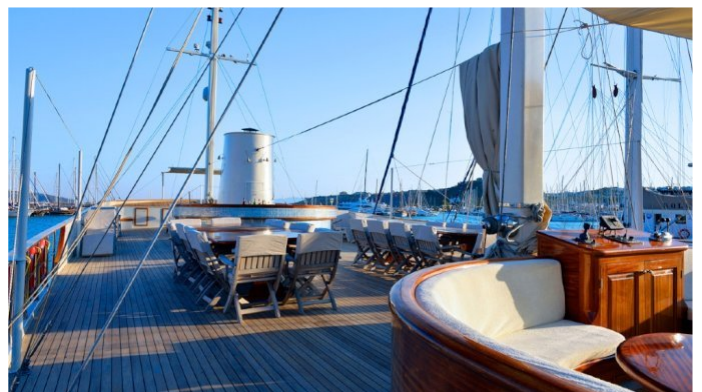

MORE PHOTOS, VIDEO OR INTERACTIVE DECK PLANS:

[CLICK HERE](#)