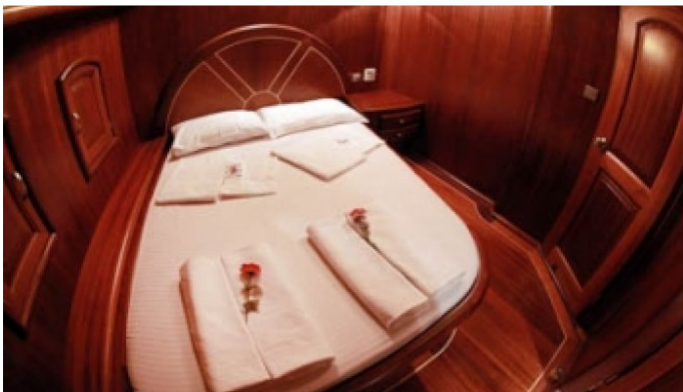

CRUISING SPEED
10 Knots

ACCOMMODATION

GUESTS	CABINS	CREW
12	6	4

CABIN CONFIGURATION

1 Master	1 Vip
3 Double	1 Twin

CHARTER RATES

SUMMER
from
€7,000 / week + expenses

WINTER
from
€7,000 / week + expenses

Details correct as of 14 Nov, 2018

FOR MORE INFORMATION:

[CLICK HERE](#) 

or SCAN QR CODE

MORE PHOTOS, VIDEO OR INTERACTIVE DECK PLANS:

[CLICK HERE](#)

GALIP NUR YACHT CHARTER

Superyacht GALIP NUR was built in 2006 by Custom. She is a 30m / 98ft sail yacht with exterior design by . GALIP NUR offers accommodation for up to 12 guests in 6 cabins with additional room for her crew of 4. She features a variety of amenities to ensure comfortable charter vacations, including . She also carries an impressive collection of toys as listed below.

GALIP NUR AMENITIES & TOYS

Fishing

Kayaking

Snorkeling

Water Ski

Wind Surf

For a full up-to-date list of leisure facilities or amenities onboard Sail Yacht Galip Nur please contact your Yacht Charter Broker prior to booking your vacation. If there is a particular water toy that you would like, but it is not listed, then it may be possible to rent this equipment for you.