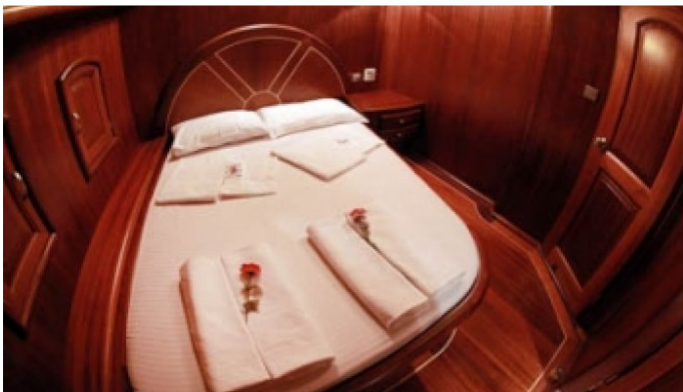

CRUISING SPEED
10 Knots

ACCOMMODATION

GUESTS	CABINS	CREW
12	6	4

CABIN CONFIGURATION

1 Master	1 Vip
3 Double	1 Twin

CHARTER RATES

SUMMER
from
€7,000 / week + expenses

WINTER
from
€7,000 / week + expenses

Details correct as of 17 Aug, 2018

FOR MORE INFORMATION:

[CLICK HERE](#) 

or SCAN QR CODE

MORE PHOTOS, VIDEO OR INTERACTIVE DECK PLANS:

[CLICK HERE](#)

GALIP NUR YACHT CHARTER

Superyacht GALIP NUR was built in 2006 by Custom. She is a 30m / 98ft sail yacht with exterior design by . GALIP NUR offers accommodation for up to 12 guests in 6 cabins with additional room for her crew of 4. She features a variety of amenities to ensure comfortable charter vacations, including . She also carries an impressive collection of toys as listed below.

GALIP NUR AMENITIES & TOYS

Fishing

Kayaking

Snorkeling

Water Ski

Wind Surf

For a full up-to-date list of leisure facilities or amenities onboard Sail Yacht Galip Nur please contact your Yacht Charter Broker prior to booking your vacation. If there is a particular water toy that you would like, but it is not listed, then it may be possible to rent this equipment for you.