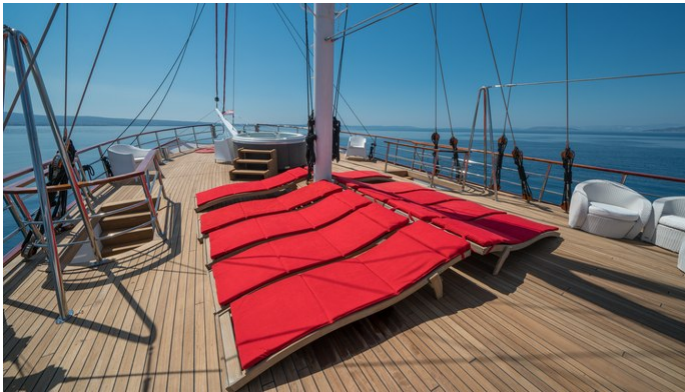

MORE PHOTOS, VIDEO OR INTERACTIVE DECK PLANS:

[CLICK HERE](#)