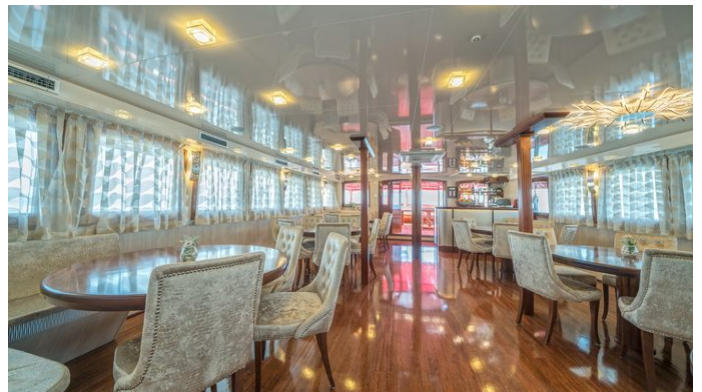

MORE PHOTOS, VIDEO OR INTERACTIVE DECK PLANS:

[CLICK HERE](#)