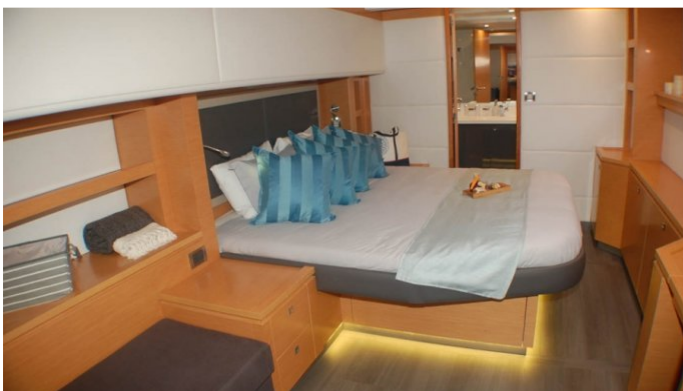

YEAR
2013

CRUISING SPEED
10 Knots

ACCOMMODATION

GUESTS	CABINS	CREW
10	5	3

CABIN CONFIGURATION

1 Master 1 Vip
3 Double

CHARTER RATES

SUMMER
from
\$34,140 / week + expenses

WINTER
from
\$34,140 / week + expenses

Details correct as of 15 Aug, 2018

FOR MORE INFORMATION:

[CLICK HERE](#) 

or SCAN QR CODE

MORE PHOTOS, VIDEO OR INTERACTIVE DECK PLANS:

[CLICK HERE](#)

ALETHEIA YACHT CHARTER

Superyacht ALETHEIA was built in 2013 by Fountaine Pajot. She is a 21.34m / 70ft motor/sailer yacht with exterior design by . ALETHEIA offers accommodation for up to 10 guests in 5 cabins with additional room for her crew of 3. She features a variety of amenities to ensure comfortable charter vacations, including . She also carries an impressive collection of toys as listed below.

ALETHEIA AMENITIES & TOYS

For a full up-to-date list of leisure facilities or amenities onboard Motor/Sailer Yacht Aletheia please contact your Yacht Charter Broker prior to booking your vacation. If there is a particular water toy that you would like, but it is not listed, then it may be possible to rent this equipment for you.