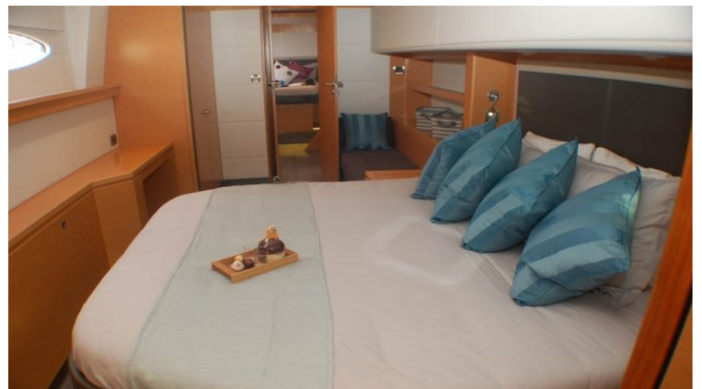

MORE PHOTOS, VIDEO OR INTERACTIVE DECK PLANS:

[CLICK HERE](#)