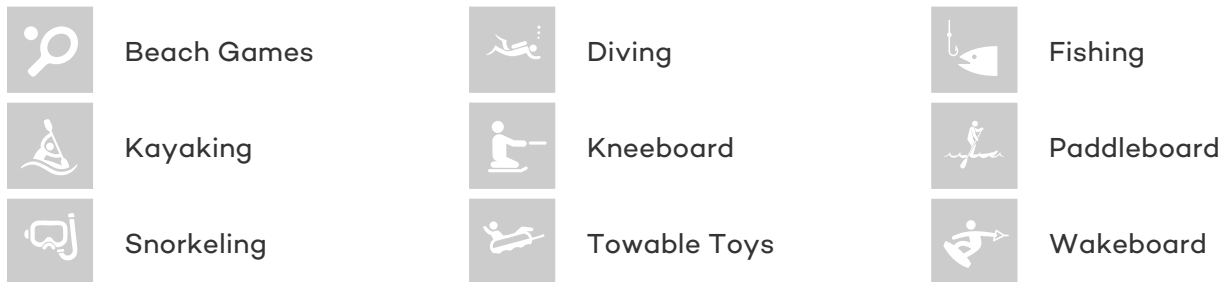

## ALETHEIA AMENITIES & TOYS

For a full up-to-date list of leisure facilities or amenities onboard Motor/Sailer Yacht Aletheia please contact your Yacht Charter Broker prior to booking your vacation. If there is a particular water toy that you would like, but it is not listed, then it may be possible to rent this equipment for you.