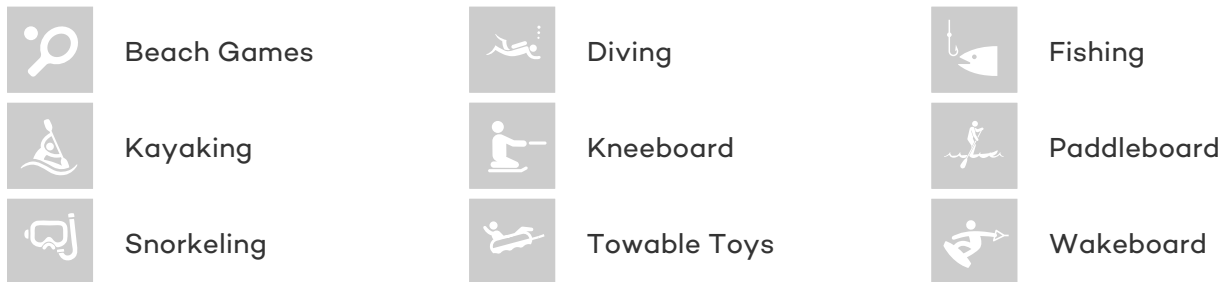

YEAR
2013

CRUISING SPEED
10 Knots

ACCOMMODATION

GUESTS	CABINS	CREW
10	5	3

CABIN CONFIGURATION

1 Master 1 Vip
3 Double

CHARTER RATES

SUMMER
from
\$34,140 / week + expenses

WINTER
from
\$34,140 / week + expenses

Details correct as of 15 Aug, 2018

FOR MORE INFORMATION:

[CLICK HERE](#) 

or SCAN QR CODE

MORE PHOTOS, VIDEO OR INTERACTIVE DECK PLANS:

[CLICK HERE](#)

ALETHEIA YACHT CHARTER

ALETHEIA AMENITIES & TOYS

For a full up-to-date list of leisure facilities or amenities onboard Motor/Sailer Yacht Aletheia please contact your Yacht Charter Broker prior to booking your vacation. If there is a particular water toy that you would like, but it is not listed, then it may be possible to rent this equipment for you.