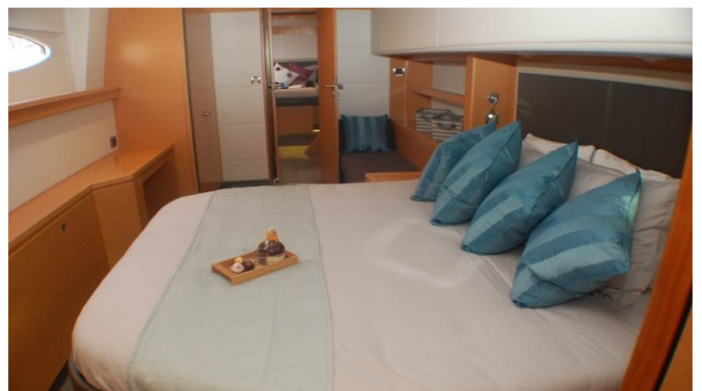

YEAR
2013

CRUISING SPEED
10 Knots

ACCOMMODATION

GUESTS	CABINS	CREW
10	5	3

CABIN CONFIGURATION

1 Master 1 Vip
3 Double

CHARTER RATES

SUMMER
from
\$34,140 / week + expenses

WINTER
from
\$34,140 / week + expenses

Details correct as of 15 Aug, 2018

FOR MORE INFORMATION:

[CLICK HERE](#) 

or SCAN QR CODE

MORE PHOTOS, VIDEO OR INTERACTIVE DECK PLANS:

[CLICK HERE](#)

ALETHEIA YACHT CHARTER

Superyacht ALETHEIA was built in 2013 by Fountaine Pajot. She is a 21.34m / 70ft motor/sailer yacht with exterior design by . ALETHEIA offers accommodation for up to 10 guests in 5 cabins with additional room for her crew of 3. She features a variety of amenities to ensure comfortable charter vacations, including . She also carries an impressive collection of toys as listed below.

ALETHEIA AMENITIES & TOYS

For a full up-to-date list of leisure facilities or amenities onboard Motor/Sailer Yacht Aletheia please contact your Yacht Charter Broker prior to booking your vacation. If there is a particular water toy that you would like, but it is not listed, then it may be possible to rent this equipment for you.