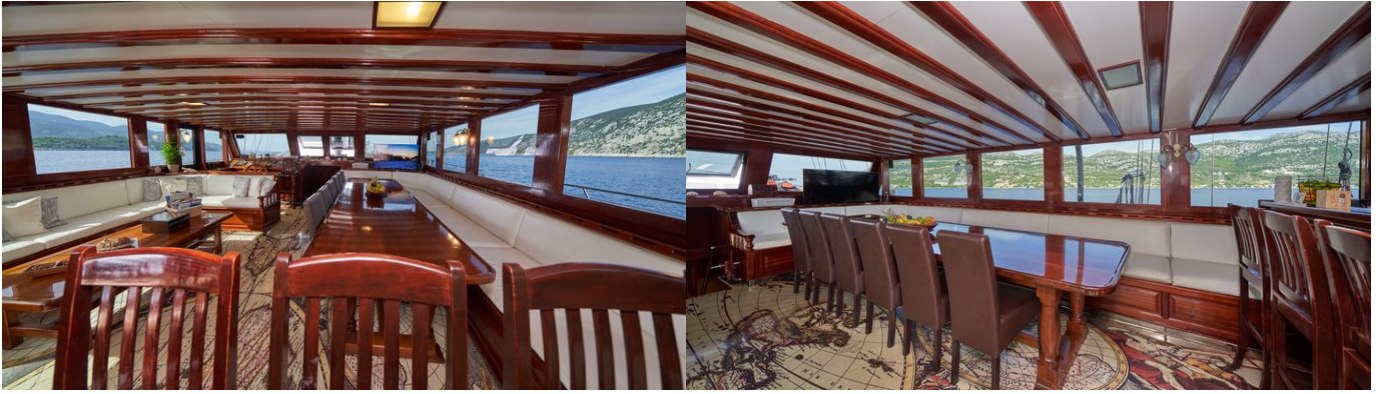

- or SCAN QR CODE

CLICK HERE 

- FOR MORE INFORMATION:

MORE PHOTOS, VIDEO OR INTERACTIVE DECK PLANS:

[CLICK HERE](#)

Stella Maris Yacht Charter

Superyacht STELLA MARIS was built in 2004 by Custom. She is a 38m / 124'8 sail yacht with exterior design by . Stella Maris offers accommodation for up to 16 guests in 8 cabins with additional room for her crew of 5. She features a variety of amenities to ensure comfortable charter vacations. She also carries an impressive collection of toys as listed below.

Stella Maris Amenities & Toys

- Sun Deck
-  Gym Equipment
-  Outdoor Shower
-  Wi-Fi
-  Sunpads
- Deck Jacuzzi

For a full up-to-date list of leisure facilities or amenities onboard Sail Yacht Stella Maris please contact your Yacht Charter Broker prior to booking your vacation. If there is a particular water toy that you would like, but it is not listed, then it may be possible to rent this equipment for you.