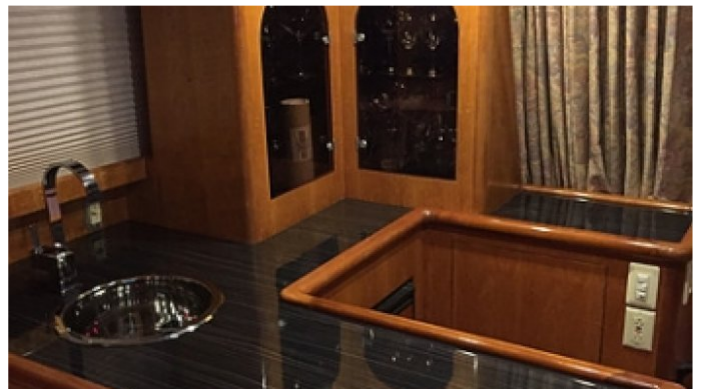

MORE PHOTOS, VIDEO OR INTERACTIVE DECK PLANS:

[CLICK HERE](#)