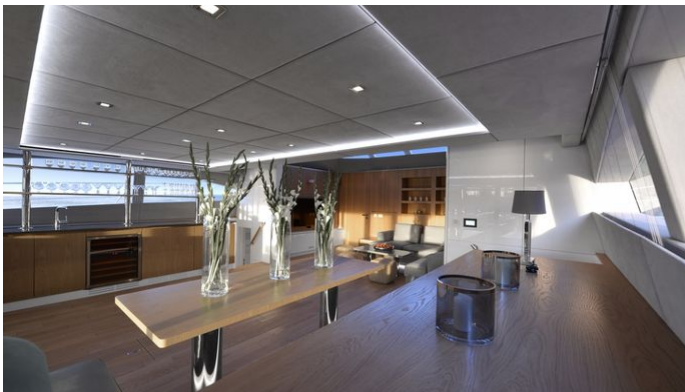

Details correct as of 12 Aug, 2024

FOR MORE INFORMATION:

[CLICK HERE](#) 

or SCAN QR CODE

MORE PHOTOS, VIDEO OR INTERACTIVE DECK PLANS:

[CLICK HERE](#)

BLUE BELLY YACHT CHARTER

Superyacht BLUE BELLY was built in 2015 by Sunreef Yachts. She is a 23.96m / 78'7 80 Sunreef Power motor yacht with exterior design by Sunreef Yachts and interior styling by Sunreef Yachts . Blue Belly offers accommodation for up to 8 guests in 4 cabins with additional room for her crew of . She features a variety of amenities to ensure comfortable charter vacations. She also carries an impressive collection of toys as listed below.

BLUE BELLY AMENITIES & TOYS

For a full up-to-date list of leisure facilities or amenities onboard Motor Yacht Blue Belly please contact your Yacht Charter Broker prior to booking your vacation. If there is a particular water toy that you would like, but it is not listed, then it may be possible to rent this equipment for you.