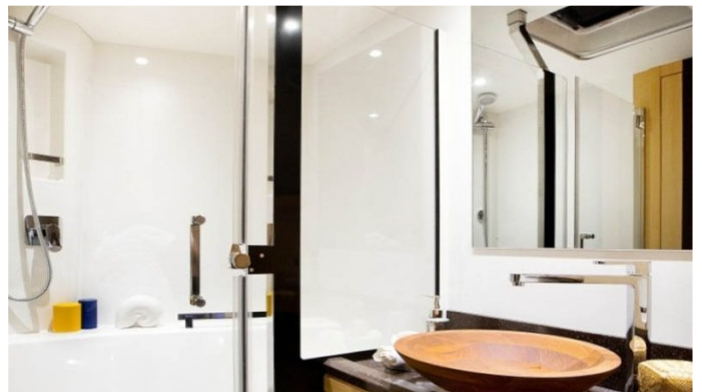

[CLICK HERE](#) 

or SCAN QR CODE

MORE PHOTOS, VIDEO OR INTERACTIVE DECK PLANS:

[CLICK HERE](#)

AMANDINE YACHT CHARTER

Superyacht AMANDINE was built in 2015 by Jeanneau. She is a 20.1m / 66ft sail yacht with exterior design by and interior styling by . AMANDINE offers accommodation for up to 6 guests in 3 cabins with additional room for her crew of . She features a variety of amenities to ensure comfortable charter vacations, including . She also carries an impressive collection of toys as listed below.

AMANDINE AMENITIES & TOYS

Diving

Fishing

Paddleboard

Water Ski

For a full up-to-date list of leisure facilities or amenities onboard Sail Yacht Amandine please contact your Yacht Charter Broker prior to booking your vacation. If there is a particular water toy that you would like, but it is not listed, then it may be possible to rent this equipment for you.