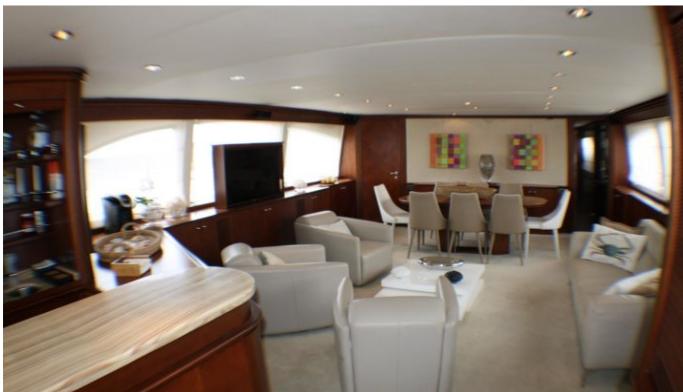

GUESTS	CABINS	CREW
8	4	4

CABIN CONFIGURATION

1 Master 1 Vip
2 Twin

CHARTER RATES

SUMMER
from
\$45,000 / week + expenses

WINTER
from
\$45,000 / week + expenses

Details correct as of 18 Aug, 2018

FOR MORE INFORMATION:

[CLICK HERE](#) 

or SCAN QR CODE

MORE PHOTOS, VIDEO OR INTERACTIVE DECK PLANS:

[CLICK HERE](#)

REFLECTION YACHT CHARTER

Superyacht REFLECTION was built in 2004 by Azimut. She is a 30m / 98ft motor yacht with exterior design by . REFLECTION offers accommodation for up to 8 guests in 4 cabins with additional room for her crew of 4. She features a variety of amenities to ensure comfortable charter vacations, including . She also carries an impressive collection of toys as listed below.

REFLECTION AMENITIES & TOYS

Fishing

Kayaking

Paddleboard

Snorkeling

For a full up-to-date list of leisure facilities or amenities onboard Motor Yacht Reflection please contact your Yacht Charter Broker prior to booking your vacation. If there is a particular water toy that you would like, but it is not listed, then it may be possible to rent this equipment for you.