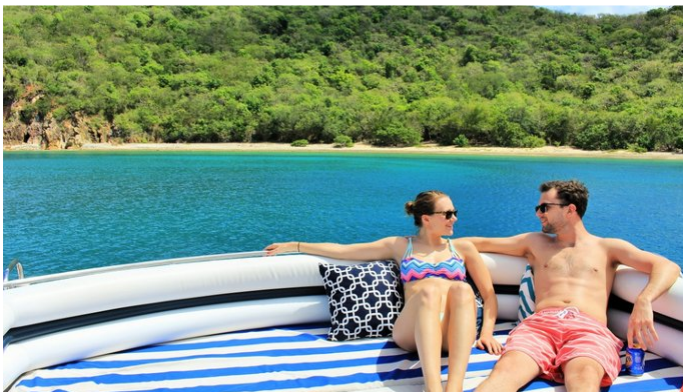

[CLICK HERE](#)

or SCAN QR CODE

MORE PHOTOS, VIDEO OR INTERACTIVE DECK PLANS:

[CLICK HERE](#)

SOVEREIGN YACHT CHARTER

Superyacht SOVEREIGN was built in 2001 by Sunseeker. She is a 21.7m / 71'2 motor yacht with exterior design by . Sovereign offers accommodation for up to 4 guests in 3 cabins with additional room for her crew of . She features a variety of amenities to ensure comfortable charter vacations. She also carries an impressive collection of toys as listed below.

SOVEREIGN AMENITIES & TOYS

For a full up-to-date list of leisure facilities or amenities onboard Motor Yacht Sovereign please contact your Yacht Charter Broker prior to booking your vacation. If there is a particular water toy that you would like, but it is not listed, then it may be possible to rent this equipment for you.