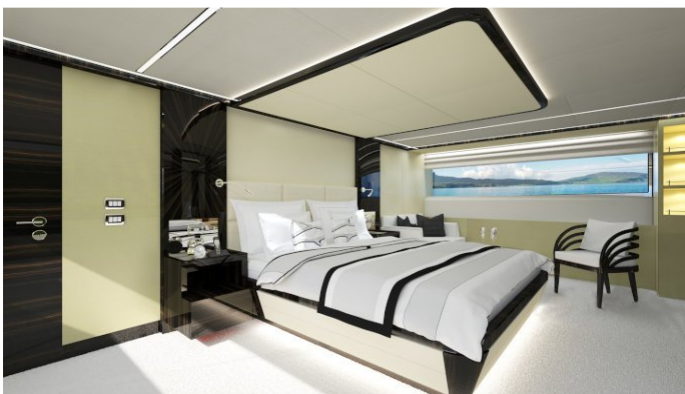

MORE PHOTOS, VIDEO OR INTERACTIVE DECK PLANS:

[CLICK HERE](#)