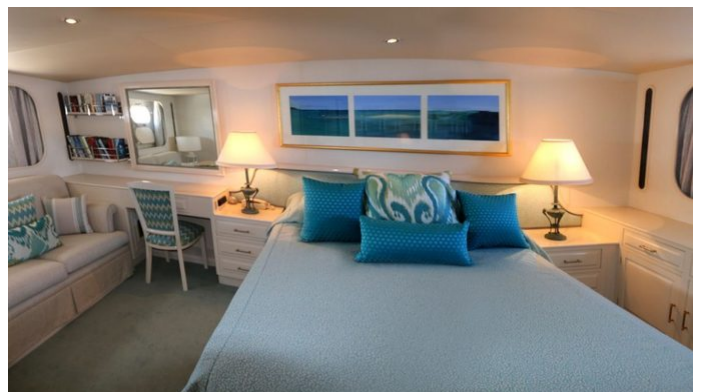

REFIT
2010

ACCOMMODATION

GUESTS	CABINS	CREW
6	3	3

CABIN CONFIGURATION
1 Master 2 Twin

CHARTER RATES

SUMMER
from
\$56,000 / week + expenses

WINTER
from
\$56,000 / week + expenses

Details correct as of 7 Dec, 2024

FOR MORE INFORMATION:

[CLICK HERE](#) 

or SCAN QR CODE

MORE PHOTOS, VIDEO OR INTERACTIVE DECK PLANS:

[CLICK HERE](#)

BAHAMA YACHT CHARTER

Superyacht BAHAMA was built in 1981 by Lloyds Ships. She is a 28m / 91'10 motor yacht with exterior design by . Bahama offers accommodation for up to 6 guests in 3 cabins with additional room for her crew of 3. She features a variety of amenities to ensure comfortable charter vacations, including, Air Conditioning & WiFi connection on board. She also carries an impressive collection of toys as listed below.

BAHAMA AMENITIES & TOYS

Wi-Fi

Air Conditioning

For a full up-to-date list of leisure facilities or amenities onboard Motor Yacht Bahama please contact your Yacht Charter Broker prior to booking your vacation. If there is a particular water toy that you would like, but it is not listed, then it may be possible to rent this equipment for you.