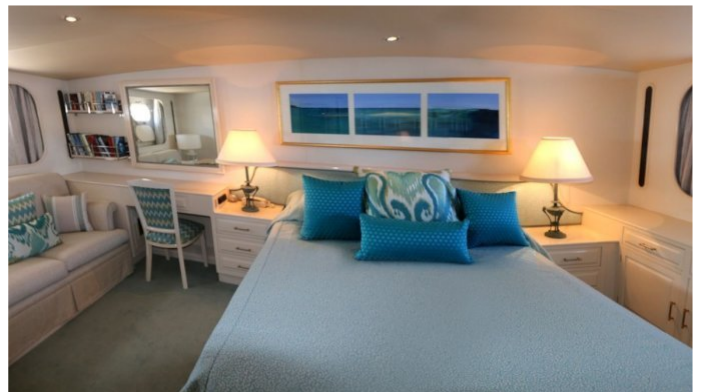

MORE PHOTOS, VIDEO OR INTERACTIVE DECK PLANS:

[CLICK HERE](#)

This document is not contractual. The yacht charters and their particulars displayed in the results above are displayed in good faith and whilst believed to be correct are not guaranteed. YachtCharterFleet.com does not warrant or assume any legal liability or responsibility for the accuracy, completeness, or usefulness of any information and/or images displayed. All information is subject to change without notice and is without warranty. Your preferred charter broker should provide you with yacht specifications, brochure and rates for your chosen dates during your charter yacht selection process. Starting prices are shown in a range of currencies for a one-week charter, unless otherwise indicated.