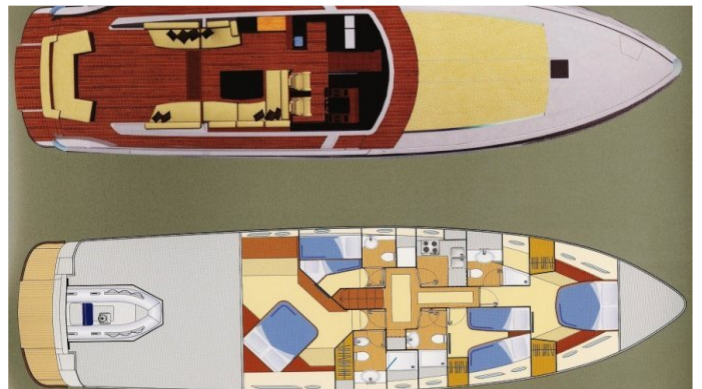

MORE PHOTOS, VIDEO OR INTERACTIVE DECK PLANS: