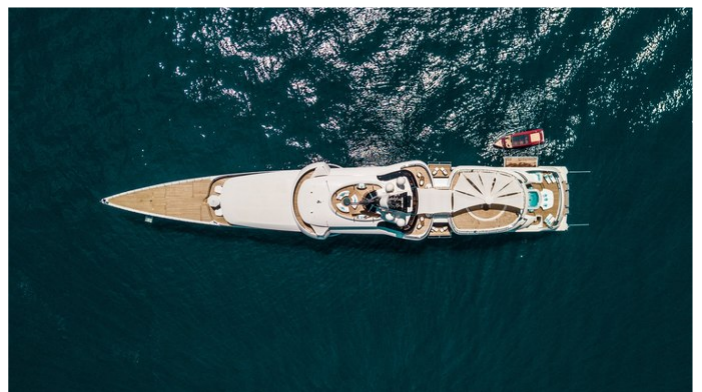

MORE PHOTOS, VIDEO OR INTERACTIVE DECK PLANS:

[CLICK HERE](#)

This document is not contractual. The yacht charters and their particulars displayed in the results above are displayed in good faith and whilst believed to be correct are not guaranteed. YachtCharterFleet.com does not warrant or assume any legal liability or responsibility for the accuracy, completeness, or usefulness of any information and/or images displayed. All information is subject to change without notice and is without warranty. Your preferred charter broker should provide you with yacht specifications, brochure and rates for your chosen dates during your charter yacht selection process. Starting prices are shown in a range of currencies for a one-week charter, unless otherwise indicated.