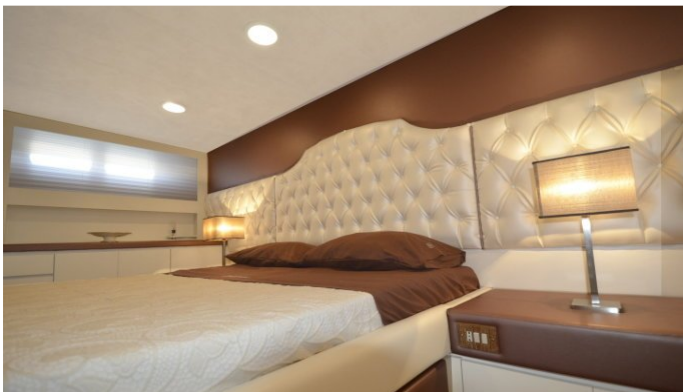

ACCOMMODATION

GUESTS	CABINS	CREW
6	3	3

CABIN CONFIGURATION

1 Master 1 Vip
1 Double

CHARTER RATES

SUMMER
from
€10,000 / week + expenses

WINTER
from
€10,000 / week + expenses

Details correct as of 15 Aug, 2018

FOR MORE INFORMATION:

[CLICK HERE](#) 

or SCAN QR CODE

MORE PHOTOS, VIDEO OR INTERACTIVE DECK PLANS:

 [CLICK HERE](#)

CLARAMARIA YACHT CHARTER

Superyacht CLARAMARIA was built in 1986 by Cantieri di Pisa. She is a 22.5m / 74ft motor yacht with exterior design by . CLARAMARIA offers accommodation for up to 6 guests in 3 cabins with additional room for her crew of 3. She features a variety of amenities to ensure comfortable charter vacations, including . She also carries an impressive collection of toys as listed below.