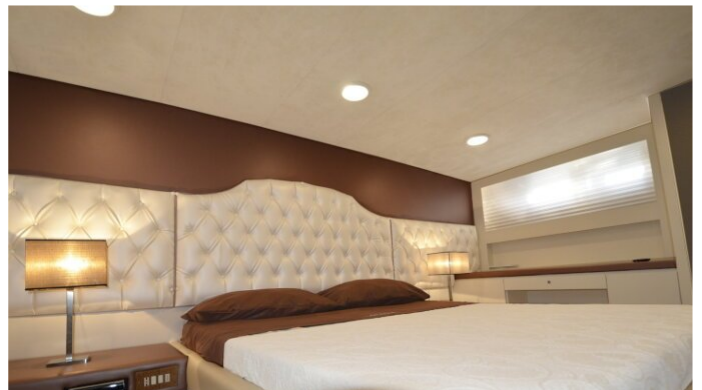

ACCOMMODATION

GUESTS **CABINS** **CREW**
6 **3** **3**

CABIN CONFIGURATION

1 Master **1 Vip**
1 Double

CHARTER RATES

SUMMER
from
€10,000 / week + expenses

WINTER
from
€10,000 / week + expenses

Details correct as of 16 Apr, 2021

FOR MORE INFORMATION:

[CLICK HERE](#) 

or SCAN QR CODE

MORE PHOTOS, VIDEO OR INTERACTIVE DECK PLANS:

[CLICK HERE](#)

CLARAMARIA YACHT CHARTER

Superyacht CLARAMARIA was built in 1986 by Cantieri di Pisa. She is a 22.5m / 74ft motor yacht with exterior design by . CLARAMARIA offers accommodation for up to 6 guests in 3 cabins with additional room for her crew of 3. She features a variety of amenities to ensure comfortable charter vacations, including . She also carries an impressive collection of toys as listed below.