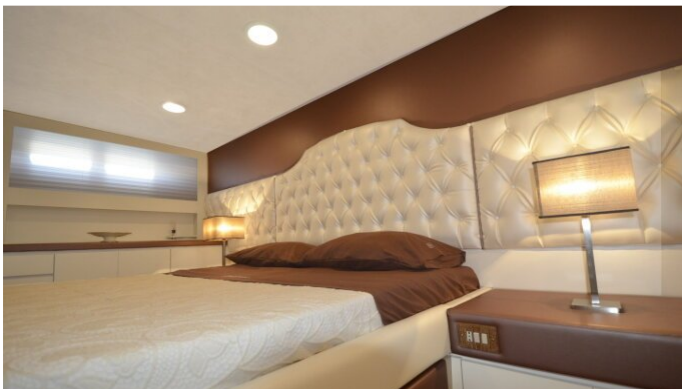

ACCOMMODATION

GUESTS **CABINS** **CREW**
6 **3** **3**

CABIN CONFIGURATION

1 Master **1 Vip**
1 Double

CHARTER RATES

SUMMER
from
€10,000 / week + expenses

WINTER
from
€10,000 / week + expenses

Details correct as of 16 Apr, 2021

FOR MORE INFORMATION:

[CLICK HERE](#) 

or SCAN QR CODE

MORE PHOTOS, VIDEO OR INTERACTIVE DECK PLANS:

[CLICK HERE](#)

CLARAMARIA YACHT CHARTER

Superyacht CLARAMARIA was built in 1986 by Cantieri di Pisa. She is a 22.5m / 74ft motor yacht with exterior design by . CLARAMARIA offers accommodation for up to 6 guests in 3 cabins with additional room for her crew of 3. She features a variety of amenities to ensure comfortable charter vacations, including . She also carries an impressive collection of toys as listed below.