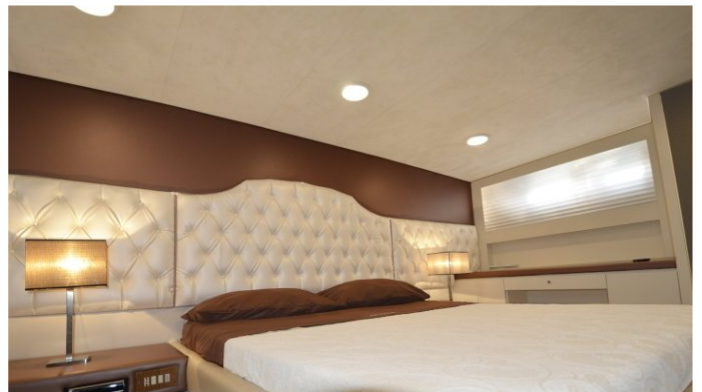

ACCOMMODATION

GUESTS	CABINS	CREW
6	3	3

CABIN CONFIGURATION

1 Master 1 Vip
1 Double

CHARTER RATES

SUMMER
from
€10,000 / week + expenses

WINTER
from
€10,000 / week + expenses

Details correct as of 15 Aug, 2018

FOR MORE INFORMATION:

[CLICK HERE](#) 

or SCAN QR CODE

MORE PHOTOS, VIDEO OR INTERACTIVE DECK PLANS:

 [CLICK HERE](#)

CLARAMARIA YACHT CHARTER

Superyacht CLARAMARIA was built in 1986 by Cantieri di Pisa. She is a 22.5m / 74ft motor yacht with exterior design by . CLARAMARIA offers accommodation for up to 6 guests in 3 cabins with additional room for her crew of 3. She features a variety of amenities to ensure comfortable charter vacations, including . She also carries an impressive collection of toys as listed below.