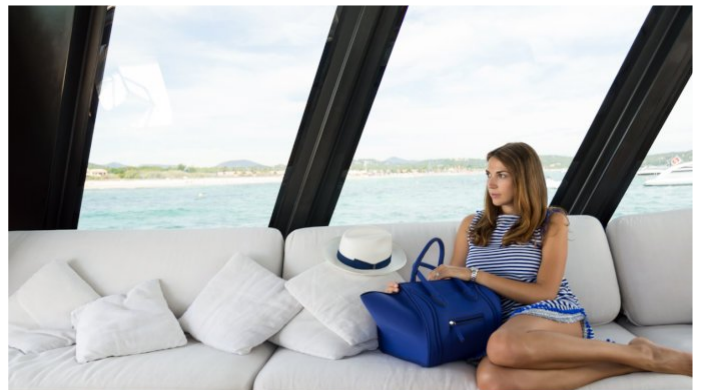

## ASH YACHT CHARTER

Superyacht ASH was built in 2005 by Wally. She is a 22m / 72ft motor yacht with exterior design by and interior styling by . ASH offers accommodation for up to 4 guests in 2 cabins with additional room for her crew of 2. She features a variety of amenities to ensure comfortable charter vacations, including Air Conditioning, Air Conditioning and WiFi connection on board. She also carries an impressive collection of toys as listed below.

## ASH AMENITIES & TOYS

Air Conditioning

Jet Ski

Paddleboard

Wi Fi

For a full up-to-date list of leisure facilities or amenities onboard Motor Yacht Ash please contact your Yacht Charter Broker prior to booking your vacation. If there is a particular water toy that you would like, but it is not listed, then it may be possible to rent this equipment for you.