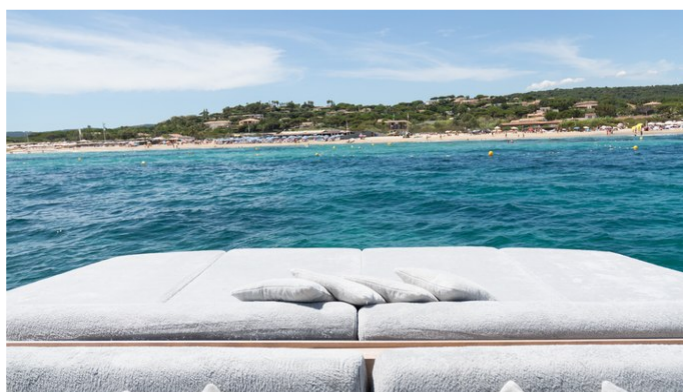

[The World's Leading
Luxury Yacht Charter Guide](#)

- 1 Twin

CHARTER RATES

SUMMER

from
€30,000 / week + expenses

WINTER

from
$30,000 / week + expenses

Details correct as of 18 Jun, 2024

- ☐
- or SCAN QR CODE

CLICK HERE

- FOR MORE INFORMATION:

This document is not contractual. The yacht charters and their particulars displayed in the results above are displayed in good faith and whilst believed to be correct are not guaranteed. YachtCharterFleet.com does not warrant or assume any legal liability or responsibility for the accuracy, completeness, or usefulness of any information and/or images displayed. All information is subject to change without notice and is without warranty. Your preferred charter broker should provide you with yacht specifications, brochure and rates for your chosen dates during your charter yacht selection process. Starting