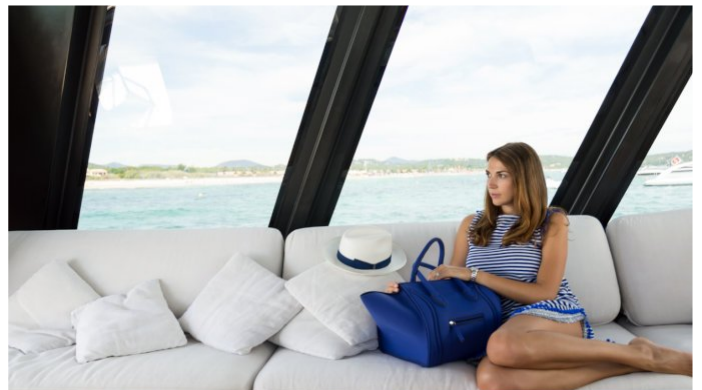

MORE PHOTOS, VIDEO OR INTERACTIVE DECK PLANS:

[CLICK HERE](#)

This document is not contractual. The yacht charters and their particulars displayed in the results above are displayed in good faith and whilst believed to be correct are not guaranteed. YachtCharterFleet.com does not warrant or assume any legal liability or responsibility for the accuracy, completeness, or usefulness of any information and/or images displayed. All information is subject to change without notice and is without warranty. Your preferred charter broker should provide you with yacht specifications, brochure and rates for your chosen dates during your charter yacht selection process. Starting prices are shown in a range of currencies for a one-week charter, unless otherwise indicated.