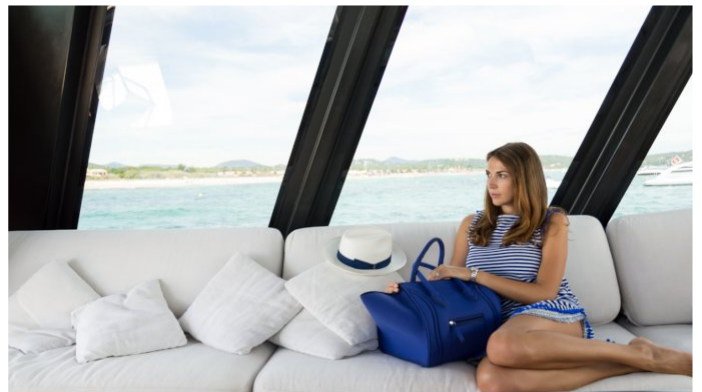

MORE PHOTOS, VIDEO OR INTERACTIVE DECK PLANS:

[CLICK HERE](#)

This document is not contractual. The yacht charters and their particulars displayed in the results above are displayed in good faith and whilst believed to be correct are not guaranteed. YachtCharterFleet.com does not warrant or assume any legal liability or responsibility for the accuracy, completeness, or usefulness of any information and/or images displayed. All information is subject to change without notice and is without warranty. Your preferred charter broker should provide you with yacht specifications, brochure and rates for your chosen dates during your charter yacht selection process. Starting prices are shown in a range of currencies for a one-week charter, unless otherwise indicated.