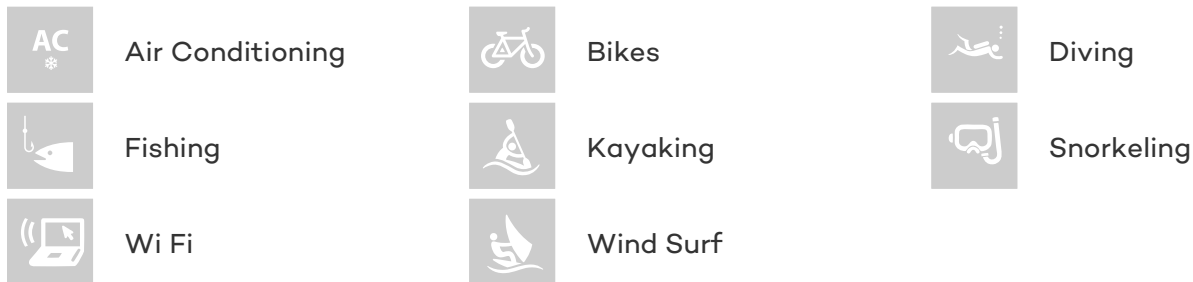

[CLICK HERE](#)

or **SCAN QR CODE**

MORE PHOTOS, VIDEO OR INTERACTIVE DECK PLANS:

[CLICK HERE](#)

COSMOS YACHT CHARTER

Superyacht COSMOS was built in 1979 by Custom. She is a 24.80m / 81ft sail yacht with exterior design by . COSMOS offers accommodation for up to 9 guests in 4 cabins with additional room for her crew of 3. She features a variety of amenities to ensure comfortable charter vacations, including Air Conditioning and WiFi connection on board. She also carries an impressive collection of toys as listed below.

COSMOS AMENITIES & TOYS

For a full up-to-date list of leisure facilities or amenities onboard Sail Yacht Cosmos please contact your Yacht Charter Broker prior to booking your vacation. If there is a particular water toy that you would like, but it is not listed, then it may be possible to rent this equipment for you.