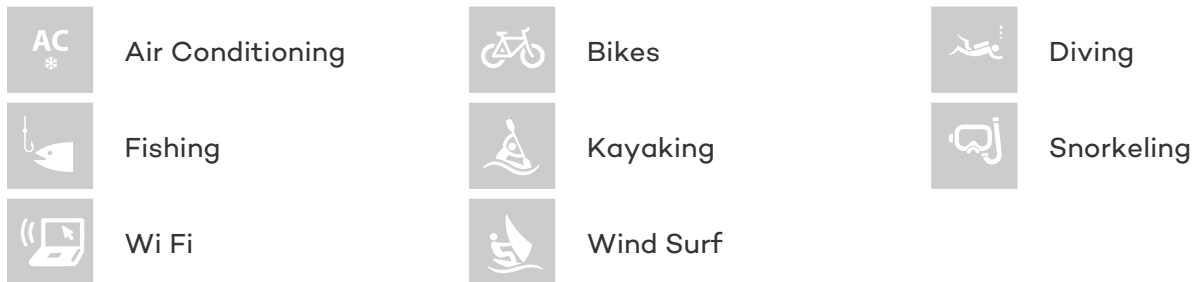

COSMOS YACHT CHARTER

Superyacht COSMOS was built in 1979 by Custom. She is a 24.80m / 81ft sail yacht with exterior design by and interior styling by . COSMOS offers accommodation for up to 9 guests in 4 cabins with additional room for her crew of 3. She features a variety of amenities to ensure comfortable charter vacations, including Air Conditioning, Air Conditioning and WiFi connection on board. She also carries an impressive collection of toys as listed below.

COSMOS AMENITIES & TOYS

For a full up-to-date list of leisure facilities or amenities onboard Sail Yacht Cosmos please contact your Yacht Charter Broker prior to booking your vacation. If there is a particular water toy that you would like, but it is not listed, then it may be possible to rent this equipment for you.

MORE TENDERS, TOYS & YACHT AMMENITIES INFO:

[CLICK HERE](#)

CHARTER COSMOS

If you are interested in chartering COSMOS please contact your yacht charter broker for more information about booking a luxury charter vacation on board this Custom superyacht .