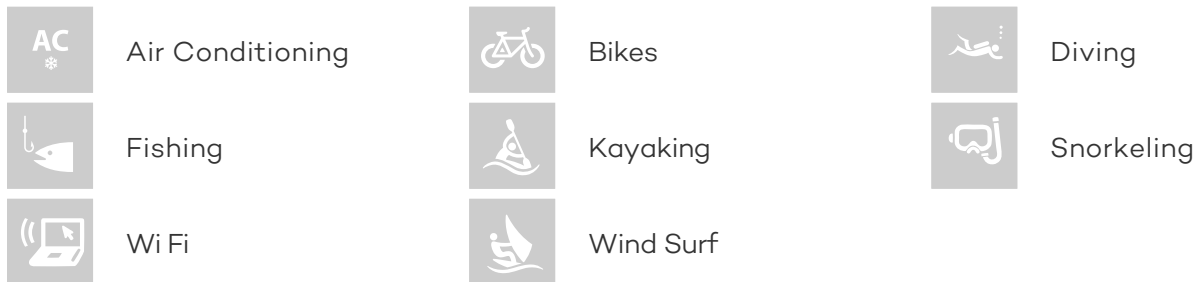

or SCAN QR CODE

MORE PHOTOS, VIDEO OR INTERACTIVE DECK PLANS:

 [CLICK HERE](#)

COSMOS YACHT CHARTER

Superyacht COSMOS was built in 1979 by Custom. She is a 24.80m / 81ft sail yacht with exterior design by and interior styling by . COSMOS offers accommodation for up to 9 guests in 4 cabins with additional room for her crew of 3. She features a variety of amenities to ensure comfortable charter vacations, including Air Conditioning, Air Conditioning and WiFi connection on board. She also carries an impressive collection of toys as listed below.

COSMOS AMENITIES & TOYS

For a full up-to-date list of leisure facilities or amenities onboard Sail Yacht Cosmos please contact your Yacht Charter Broker prior to booking your vacation. If there is a particular water toy that you would like, but it is not listed, then it may be possible to rent this equipment for you.