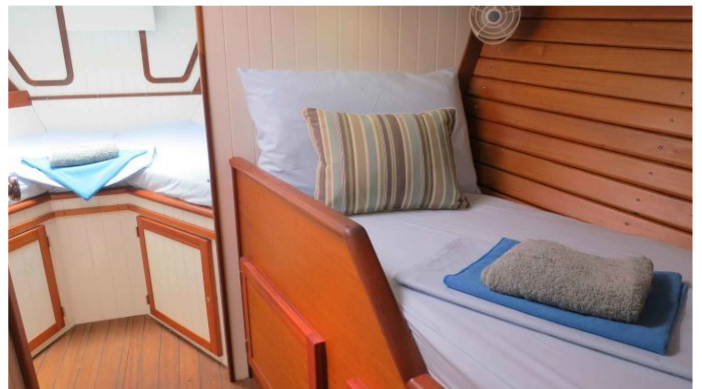

GUESTS	CABINS	CREW
2	1	2

CABIN CONFIGURATION
1 Double 1 Double/Twin

CHARTER RATES

SUMMER
from
€5,500 / week + expenses

WINTER
from
\$7,500 / week + expenses

Details correct as of 15 Dec, 2017

FOR MORE INFORMATION:

[CLICK HERE](#) 

or SCAN QR CODE

MORE PHOTOS, VIDEO OR INTERACTIVE DECK PLANS:

 [CLICK HERE](#)

DESIDERATA YACHT CHARTER

Superyacht DESIDERATA was built in 1975 by Lane Boatyard. She is a 20m / 66ft sail yacht with exterior design by and interior styling by . DESIDERATA offers accommodation for up to 2 guests in 1 cabins with additional room for her crew of 2. She features a variety of amenities to ensure comfortable charter vacations, including . She also carries an impressive collection of toys as listed below.

DESIDERATA AMENITIES & TOYS

Fishing

Inflatables

Sailing

Snorkeling

For a full up-to-date list of leisure facilities or amenities onboard Sail Yacht DESIDERATA please contact your Yacht Charter Broker prior to booking your vacation. If there is a particular water toy that you would like, but it is not listed, then it may be possible to rent this equipment for you.