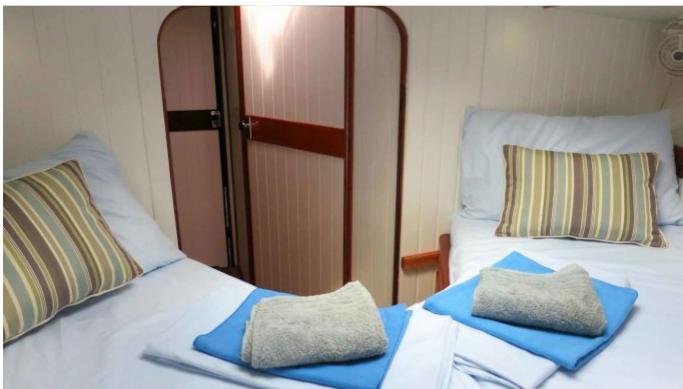

GUESTS	CABINS	CREW
2	1	2

CABIN CONFIGURATION
1 Double 1 Double/Twin

CHARTER RATES

SUMMER
from
€5,500 / week + expenses

WINTER
from
\$7,500 / week + expenses

Details correct as of 15 Dec, 2017

FOR MORE INFORMATION:

[CLICK HERE](#) 

or SCAN QR CODE

MORE PHOTOS, VIDEO OR INTERACTIVE DECK PLANS:

 [CLICK HERE](#)

DESIDERATA YACHT CHARTER

Superyacht DESIDERATA was built in 1975 by Lane Boatyard. She is a 20m / 66ft sail yacht with exterior design by and interior styling by . DESIDERATA offers accommodation for up to 2 guests in 1 cabins with additional room for her crew of 2. She features a variety of amenities to ensure comfortable charter vacations, including . She also carries an impressive collection of toys as listed below.

DESIDERATA AMENITIES & TOYS

Fishing

Inflatables

Sailing

Snorkeling

For a full up-to-date list of leisure facilities or amenities onboard Sail Yacht DESIDERATA please contact your Yacht Charter Broker prior to booking your vacation. If there is a particular water toy that you would like, but it is not listed, then it may be possible to rent this equipment for you.