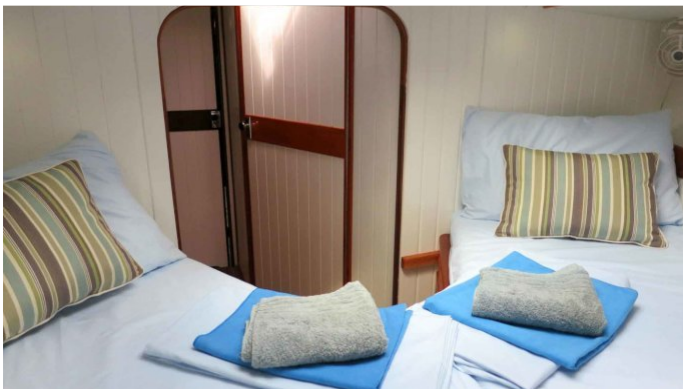

GUESTS	CABINS	CREW
2	1	2

CABIN CONFIGURATION
1 Double 1 Double/Twin

CHARTER RATES

SUMMER
from
€5,500 / week + expenses

WINTER
from
\$7,500 / week + expenses

Details correct as of 17 Aug, 2017

FOR MORE INFORMATION:

[CLICK HERE](#) 

or SCAN QR CODE

MORE PHOTOS, VIDEO OR INTERACTIVE DECK PLANS:

[CLICK HERE](#)

DESIDERATA YACHT CHARTER

Superyacht DESIDERATA was built in 1975 by Lane Boatyard. She is a 20m / 66ft sail yacht with exterior design by and interior styling by . DESIDERATA offers accommodation for up to 2 guests in 1 cabins with additional room for her crew of 2. She features a variety of amenities to ensure comfortable charter vacations, including . She also carries an impressive collection of toys as listed below.

DESIDERATA AMENITIES & TOYS

Fishing

Inflatables

Sailing

Snorkeling

For a full up-to-date list of leisure facilities or amenities onboard Sail Yacht DESIDERATA please contact your Yacht Charter Broker prior to booking your vacation. If there is a particular water toy that you would like, but it is not listed, then it may be possible to rent this equipment for you.