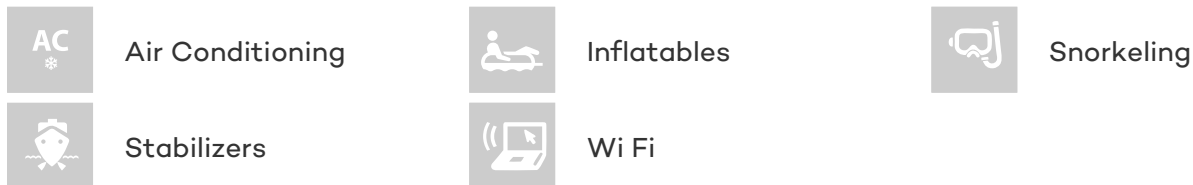

[CLICK HERE](#)

or **SCAN QR CODE**

MORE PHOTOS, VIDEO OR INTERACTIVE DECK PLANS:

[CLICK HERE](#)

ONE SHOT YACHT CHARTER

Superyacht ONE SHOT was built in 2010 by Advanced Italian Yachts. She is a 20.46m / 67ft sail yacht with exterior design by and interior styling by Nauta Yachts. ONE SHOT offers accommodation for up to 6 guests in 3 cabins with additional room for her crew of 2. She features a variety of amenities to ensure comfortable charter vacations, including . She also carries an impressive collection of toys as listed below.