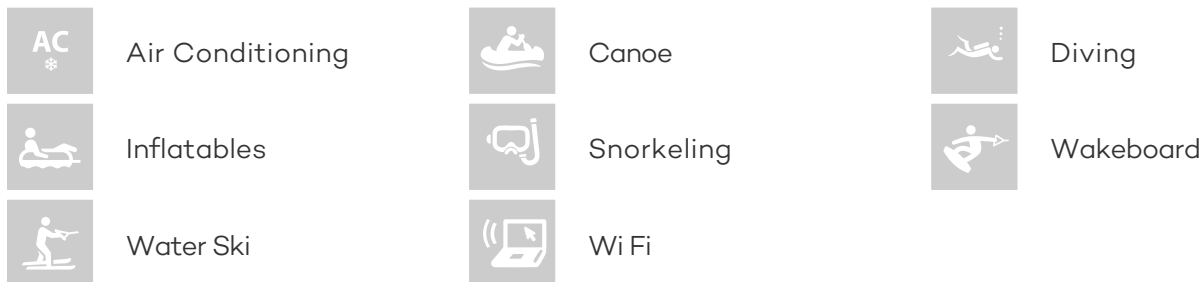

CRUISING SPEED
10 Knots

ACCOMMODATION

GUESTS CABINS CREW
6 **3** **2**

CABIN CONFIGURATION

CHARTER RATES

SUMMER
from
€24,000 / week + expenses

WINTER
from
\$24,000 / week + expenses

Details correct as of 26 Jul, 2017

FOR MORE INFORMATION:

[CLICK HERE](#) 

or SCAN QR CODE

MORE PHOTOS, VIDEO OR INTERACTIVE DECK PLANS:

 [CLICK HERE](#)

PH3 YACHT CHARTER

Superyacht PH3 was built in 2013 by Contest Yachts. She is a 21.88m / 72ft sail yacht with exterior design by and interior styling by Wetzels Brown partners. PH3 offers accommodation for up to 6 guests in 3 cabins with additional room for her crew of 2. She features a variety of amenities to ensure comfortable charter vacations, including Air Conditioning, Air Conditioning and WiFi connection on board. She also carries an impressive collection of toys as listed below.

PH3 AMENITIES & TOYS

For a full up-to-date list of leisure facilities or amenities onboard Sail Yacht PH3 please contact your Yacht Charter Broker prior to booking your vacation. If there is a particular water toy that you would like, but it is not listed, then it may be possible to rent this equipment for you.