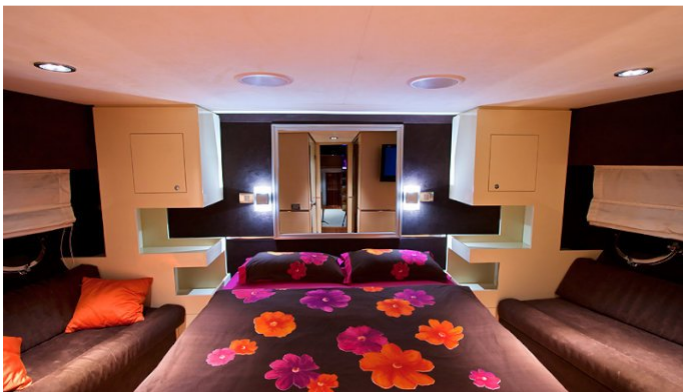

MORE PHOTOS, VIDEO OR INTERACTIVE DECK PLANS:

[CLICK HERE](#)