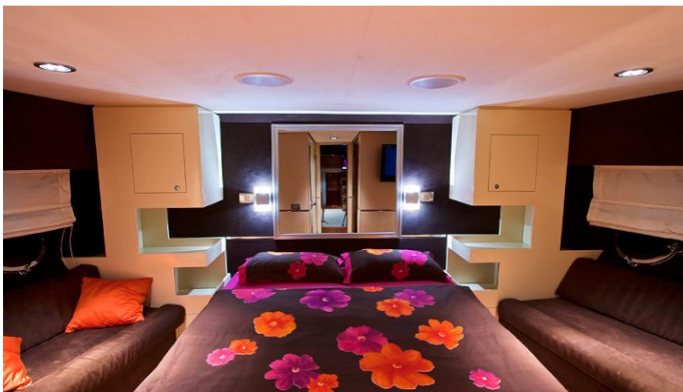

GUESTS	CABINS	CREW
6	3	2

CABIN CONFIGURATION
2 Double 1 Twin

CHARTER RATES

SUMMER
from
€20,000 / week + expenses

WINTER
from
€20,000 / week + expenses

Details correct as of 23 Apr, 2018

FOR MORE INFORMATION:

[CLICK HERE](#) 

or SCAN QR CODE

MORE PHOTOS, VIDEO OR INTERACTIVE DECK PLANS:

[CLICK HERE](#)

SAURON YACHT CHARTER

Superyacht SAURON was built in 2008 by Zen. She is a 22.05m / 72ft motor yacht with exterior design by and interior styling by . SAURON offers accommodation for up to 6 guests in 3 cabins with additional room for her crew of 2. She features a variety of amenities to ensure comfortable charter vacations, including Air Conditioning and Air Conditioning. She also carries an impressive collection of toys as listed below.

SAURON AMENITIES & TOYS

Air Conditioning

Inflatables

Wakeboard

Water Ski

For a full up-to-date list of leisure facilities or amenities onboard Motor Yacht Sauron please contact your Yacht Charter Broker prior to booking your vacation. If there is a particular water toy that you would like, but it is not listed, then it may be possible to rent this equipment for you.