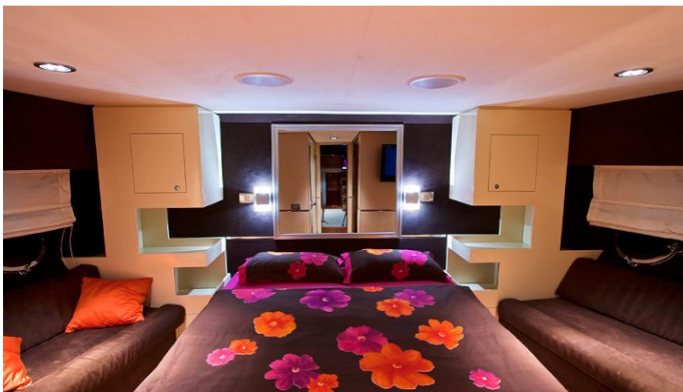

GUESTS	CABINS	CREW
6	3	2

CABIN CONFIGURATION
2 Double 1 Twin

CHARTER RATES

SUMMER
from
€20,000 / week + expenses

WINTER
from
€20,000 / week + expenses

Details correct as of 14 Dec, 2017

FOR MORE INFORMATION:

[CLICK HERE](#) 

or SCAN QR CODE

MORE PHOTOS, VIDEO OR INTERACTIVE DECK PLANS:

 [CLICK HERE](#)

SAURON YACHT CHARTER

Superyacht SAURON was built in 2008 by Zen. She is a 22.05m / 72ft motor yacht with exterior design by and interior styling by . SAURON offers accommodation for up to 6 guests in 3 cabins with additional room for her crew of 2. She features a variety of amenities to ensure comfortable charter vacations, including Air Conditioning and Air Conditioning. She also carries an impressive collection of toys as listed below.

SAURON AMENITIES & TOYS

Air Conditioning

Inflatables

Wakeboard

Water Ski

For a full up-to-date list of leisure facilities or amenities onboard Motor Yacht Sauron please contact your Yacht Charter Broker prior to booking your vacation. If there is a particular water toy that you would like, but it is not listed, then it may be possible to rent this equipment for you.