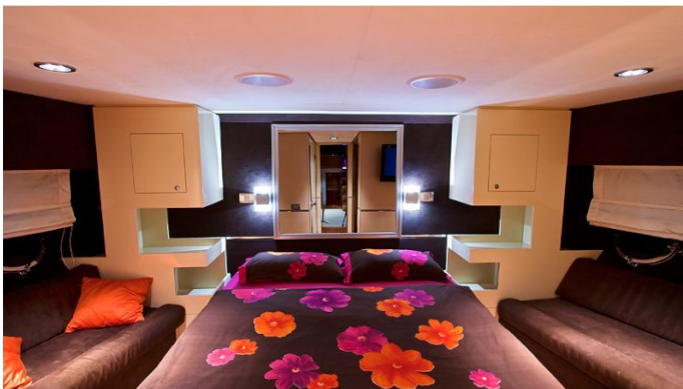

GUESTS	CABINS	CREW
6	3	2

CABIN CONFIGURATION
2 Double 1 Twin

CHARTER RATES

SUMMER
from
€20,000 / week + expenses

WINTER
from
€20,000 / week + expenses

Details correct as of 24 Aug, 2017

FOR MORE INFORMATION:

[CLICK HERE](#) 

or SCAN QR CODE

MORE PHOTOS, VIDEO OR INTERACTIVE DECK PLANS:

[CLICK HERE](#)

SAURON YACHT CHARTER

Superyacht SAURON was built in 2008 by Zen. She is a 22.05m / 72ft motor yacht with exterior design by and interior styling by . SAURON offers accommodation for up to 6 guests in 3 cabins with additional room for her crew of 2. She features a variety of amenities to ensure comfortable charter vacations, including Air Conditioning and Air Conditioning. She also carries an impressive collection of toys as listed below.