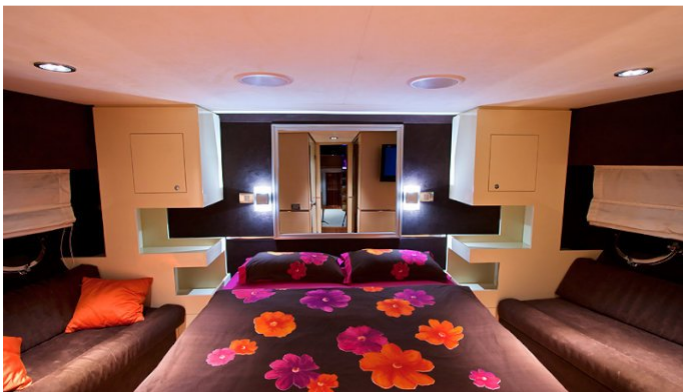

[CLICK HERE](#)

or **SCAN QR CODE**

MORE PHOTOS, VIDEO OR INTERACTIVE DECK PLANS:

[CLICK HERE](#)

SAURON YACHT CHARTER

Superyacht SAURON was built in 2008 by Zen. She is a 22.05m / 72ft motor yacht with exterior design by . SAURON offers accommodation for up to 6 guests in 3 cabins with additional room for her crew of 2. She features a variety of amenities to ensure comfortable charter vacations, including Air Conditioning. She also carries an impressive collection of toys as listed below.