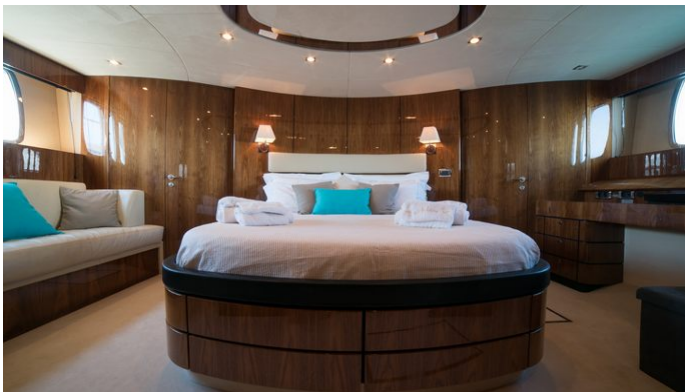

CRUISING SPEED
23 Knots

ACCOMMODATION

GUESTS CABINS CREW
8 **4** **3**

CABIN CONFIGURATION
1 Master 1 VIP
2 Twin

CHARTER RATES

SUMMER
from
€25,000 / week + expenses

WINTER
from
€23,000 / week + expenses

Details correct as of 23 Jul, 2024

FOR MORE INFORMATION:

[CLICK HERE](#) 

or SCAN QR CODE

MORE PHOTOS, VIDEO OR INTERACTIVE DECK PLANS:

[CLICK HERE](#)

ASKIM 3 YACHT CHARTER

Superyacht ASKIM 3 was built in 2006 by Fairline. She is a 22.39m / 73'5 motor yacht with exterior design by . ASKIM 3 offers accommodation for up to 8 guests in 4 cabins with additional room for her crew of 3. She features a variety of amenities to ensure comfortable charter vacations, including, Air Conditioning & WiFi connection on board. She also carries an impressive collection of toys as listed below.

ASKIM 3 AMENITIES & TOYS

Wi-Fi

Air Conditioning

For a full up-to-date list of leisure facilities or amenities onboard Motor Yacht ASKIM 3 please contact your Yacht Charter Broker prior to booking your vacation. If there is a particular water toy that you would like, but it is not listed, then it may be possible to rent this equipment for you.