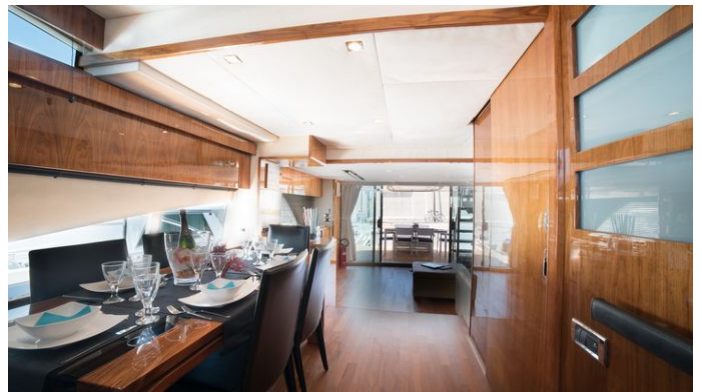

CRUISING SPEED
23 Knots

ACCOMMODATION

GUESTS CABINS CREW
8 **4** **3**

CABIN CONFIGURATION
1 Master 1 VIP
2 Twin

CHARTER RATES

SUMMER
from
€25,000 / week + expenses

WINTER
from
€23,000 / week + expenses

Details correct as of 23 Jul, 2024

FOR MORE INFORMATION:

[CLICK HERE](#) 

or SCAN QR CODE

MORE PHOTOS, VIDEO OR INTERACTIVE DECK PLANS:

[CLICK HERE](#)

ASKIM 3 YACHT CHARTER

Superyacht ASKIM 3 was built in 2006 by Fairline. She is a 22.39m / 73'5 motor yacht with exterior design by . ASKIM 3 offers accommodation for up to 8 guests in 4 cabins with additional room for her crew of 3. She features a variety of amenities to ensure comfortable charter vacations, including, Air Conditioning & WiFi connection on board. She also carries an impressive collection of toys as listed below.

ASKIM 3 AMENITIES & TOYS

Wi-Fi

Air Conditioning

For a full up-to-date list of leisure facilities or amenities onboard Motor Yacht ASKIM 3 please contact your Yacht Charter Broker prior to booking your vacation. If there is a particular water toy that you would like, but it is not listed, then it may be possible to rent this equipment for you.