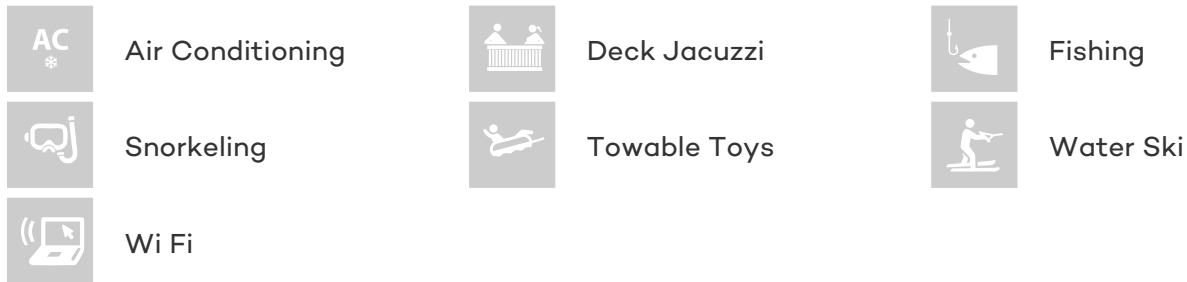

[CLICK HERE](#) 

or SCAN QR CODE

MORE PHOTOS, VIDEO OR INTERACTIVE DECK PLANS:

[CLICK HERE](#)

VELLMARI YACHT CHARTER

Superyacht VELLMARI was built in 2006 by Dominator. She is a 27.20m / 89ft dominator 860 motor yacht with exterior design by and interior styling by . VELLMARI offers accommodation for up to 8 guests in 4 cabins with additional room for her crew of 3. She features a variety of amenities to ensure comfortable charter vacations, including Air Conditioning, Air Conditioning, WiFi connection on board, Deck Jacuzzi and Jacuzzi (on deck). She also carries an impressive collection of toys as listed below.

VELLMARI AMENITIES & TOYS

For a full up-to-date list of leisure facilities or amenities onboard Motor Yacht Vellmari please contact your Yacht Charter Broker prior to booking your vacation. If there is a particular water toy that you would like, but it is not listed, then it may be possible to rent this equipment for you.