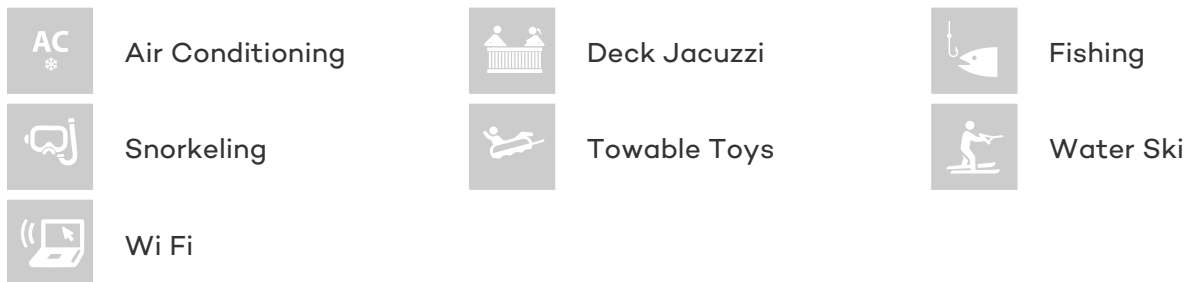

VELLMARI YACHT CHARTER

Superyacht VELLMARI was built in 2006 by Dominator. She is a 27.20m / 89ft dominator 860 motor yacht with exterior design by and interior styling by . VELLMARI offers accommodation for up to 8 guests in 4 cabins with additional room for her crew of 3. She features a variety of amenities to ensure comfortable charter vacations, including Air Conditioning, Air Conditioning, WiFi connection on board, Deck Jacuzzi and Jacuzzi (on deck). She also carries an impressive collection of toys as listed below.

VELLMARI AMENITIES & TOYS

For a full up-to-date list of leisure facilities or amenities onboard Motor Yacht Vellmari please contact your Yacht Charter Broker prior to booking your vacation. If there is a particular water toy that you would like, but it is not listed, then it may be possible to rent this equipment for you.

MORE TENDERS, TOYS & YACHT AMMENITIES INFO:

[CLICK HERE](#)

CHARTER VELLMARI

If you are interested in chartering VELLMARI please contact your yacht charter broker for more information about booking a luxury charter vacation on board this Dominator superyacht .