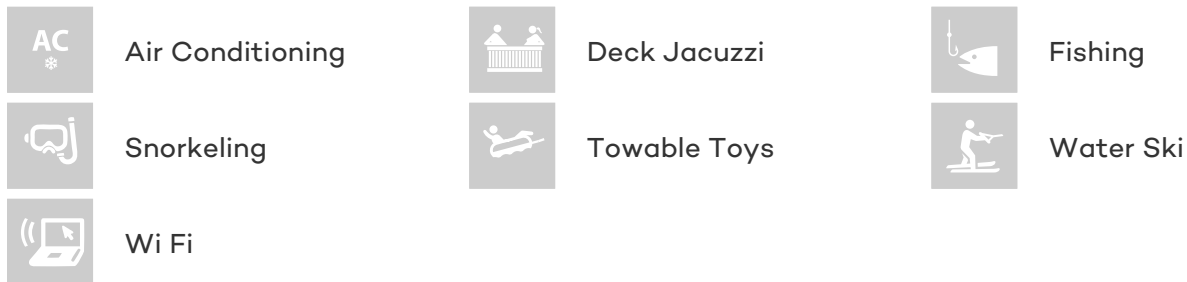

FOR MORE INFORMATION:

[CLICK HERE](#)

or **SCAN QR CODE**

MORE PHOTOS, VIDEO OR INTERACTIVE DECK PLANS:

[CLICK HERE](#)

VELLMARI YACHT CHARTER

Superyacht VELLMARI was built in 2006 by Dominator. She is a 27.20m / 89ft Dominator 860 motor yacht with exterior design by . VELLMARI offers accommodation for up to 8 guests in 4 cabins with additional room for her crew of 3. She features a variety of amenities to ensure comfortable charter vacations, including Air Conditioning, WiFi connection on board and Deck Jacuzzi. She also carries an impressive collection of toys as listed below.

VELLMARI AMENITIES & TOYS

For a full up-to-date list of leisure facilities or amenities onboard Motor Yacht Vellmari please contact your Yacht Charter Broker prior to booking your vacation. If there is a particular water toy that you would like, but it is not listed, then it may be possible to rent this equipment for you.