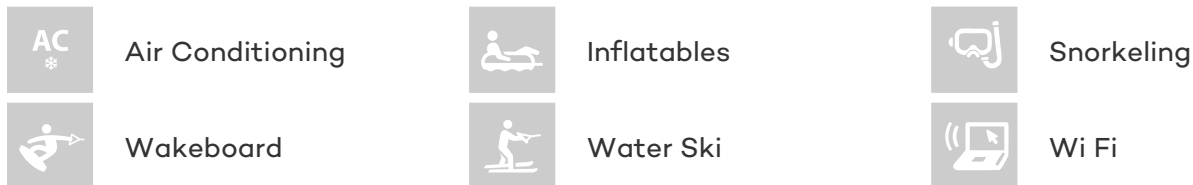

CAP TIME YACHT CHARTER

Superyacht CAP TIME was built in 2003 by Astondoa. She is a 22m / 72ft motor yacht with exterior design by . CAP TIME offers accommodation for up to 8 guests in 4 cabins with additional room for her crew of 2. She features a variety of amenities to ensure comfortable charter vacations, including Air Conditioning and WiFi connection on board. She also carries an impressive collection of toys as listed below.

CAP TIME AMENITIES & TOYS

For a full up-to-date list of leisure facilities or amenities onboard Motor Yacht CAP TIME please contact your Yacht Charter Broker prior to booking your vacation. If there is a particular water toy that you would like, but it is not listed, then it may be possible to rent this equipment for you.

MORE TENDERS, TOYS & YACHT AMMENITIES INFO:

[CLICK HERE](#)

CHARTER CAP TIME

If you are interested in chartering CAP TIME please contact your yacht charter broker for more information about booking a luxury charter vacation on board this Astondoa superyacht .