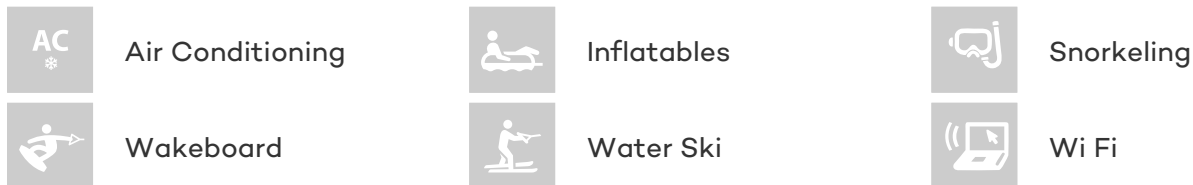

CAP TIME YACHT CHARTER

Superyacht CAP TIME was built in 2003 by Astondoa. She is a 22m / 72ft motor yacht with exterior design by and interior styling by . CAP TIME offers accommodation for up to 8 guests in 4 cabins with additional room for her crew of 2. She features a variety of amenities to ensure comfortable charter vacations, including Air Conditioning and WiFi connection on board. She also carries an impressive collection of toys as listed below.

CAP TIME AMENITIES & TOYS

For a full up-to-date list of leisure facilities or amenities onboard Motor Yacht CAP TIME please contact your Yacht Charter Broker prior to booking your vacation. If there is a particular water toy that you would like, but it is not listed, then it may be possible to rent this equipment for you.

MORE TENDERS, TOYS & YACHT AMMENITIES INFO:

[CLICK HERE](#)

CHARTER CAP TIME

If you are interested in chartering CAP TIME please contact your yacht charter broker for more information about booking a luxury charter vacation on board this Astondoa superyacht .