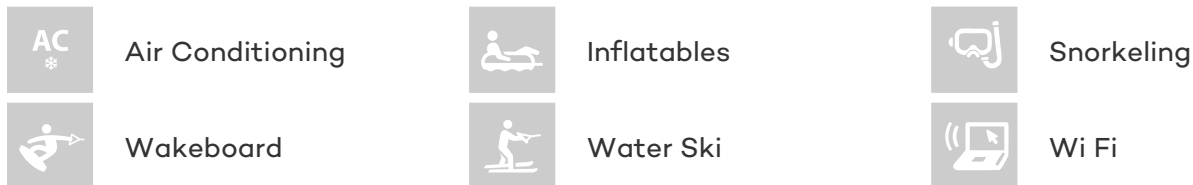

CAP TIME YACHT CHARTER

Superyacht CAP TIME was built in 2003 by Astondoa. She is a 22m / 72ft motor yacht with exterior design by and interior styling by . CAP TIME offers accommodation for up to 8 guests in 4 cabins with additional room for her crew of 2. She features a variety of amenities to ensure comfortable charter vacations, including Air Conditioning, Air Conditioning and WiFi connection on board. She also carries an impressive collection of toys as listed below.

CAP TIME AMENITIES & TOYS

For a full up-to-date list of leisure facilities or amenities onboard Motor Yacht CAP TIME please contact your Yacht Charter Broker prior to booking your vacation. If there is a particular water toy that you would like, but it is not listed, then it may be possible to rent this equipment for you.

MORE TENDERS, TOYS & YACHT AMMENITIES INFO:

[CLICK HERE](#)

CHARTER CAP TIME

If you are interested in chartering CAP TIME please contact your yacht charter broker for more information about booking a luxury charter vacation on board this Astondoa superyacht .