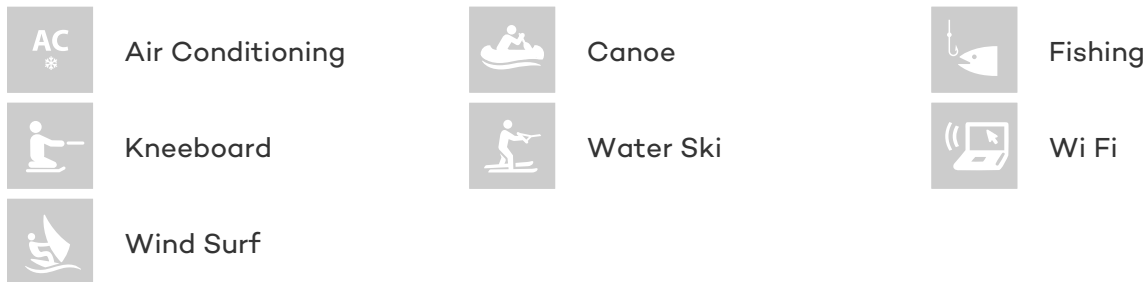

ACCOMMODATION

GUESTS	CABINS	CREW
8	4	4

CABIN CONFIGURATION

1 Master 1 Double
2 Twin

CHARTER RATES

SUMMER
from
€28,000 / week + expenses

WINTER
from
€24,500 / week + expenses

Details correct as of 21 Nov, 2018

FOR MORE INFORMATION:

[CLICK HERE](#) 

or SCAN QR CODE

MORE PHOTOS, VIDEO OR INTERACTIVE DECK PLANS:

[CLICK HERE](#)

EYLUL DENIZ II YACHT CHARTER

Superyacht EYLUL DENIZ II was built in 2005 by East Yachting. She is a 30.30m / 99ft sail yacht with exterior design by . EYLUL DENIZ II offers accommodation for up to 8 guests in 4 cabins with additional room for her crew of 4. She features a variety of amenities to ensure comfortable charter vacations, including Air Conditioning and WiFi connection on board. She also carries an impressive collection of toys as listed below.

EYLUL DENIZ II AMENITIES & TOYS

For a full up-to-date list of leisure facilities or amenities onboard Sail Yacht EYLUL DENIZ II please contact your Yacht Charter Broker prior to booking your vacation. If there is a particular water toy that you would like, but it is not listed, then it may be possible to rent this equipment for you.