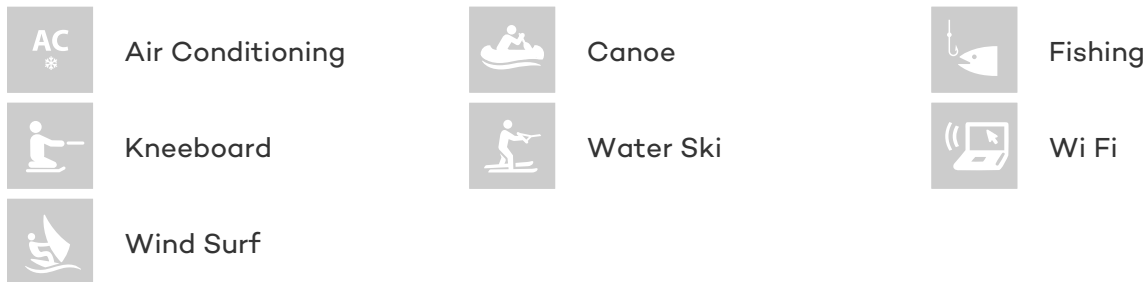

EYLUL DENIZ II YACHT CHARTER

Superyacht EYLUL DENIZ II was built in 2005 by East Yachting. She is a 30.30m / 99ft sail yacht with exterior design by . EYLUL DENIZ II offers accommodation for up to 8 guests in 4 cabins with additional room for her crew of 4. She features a variety of amenities to ensure comfortable charter vacations, including Air Conditioning and WiFi connection on board. She also carries an impressive collection of toys as listed below.

EYLUL DENIZ II AMENITIES & TOYS

For a full up-to-date list of leisure facilities or amenities onboard Sail Yacht EYLUL DENIZ II please contact your Yacht Charter Broker prior to booking your vacation. If there is a particular water toy that you would like, but it is not listed, then it may be possible to rent this equipment for you.

MORE TENDERS, TOYS & YACHT AMMENITIES INFO:

[CLICK HERE](#)

CHARTER EYLUL DENIZ II

If you are interested in chartering EYLUL DENIZ II please contact your yacht charter broker for more information about booking a luxury charter vacation on board this East Yachting superyacht .