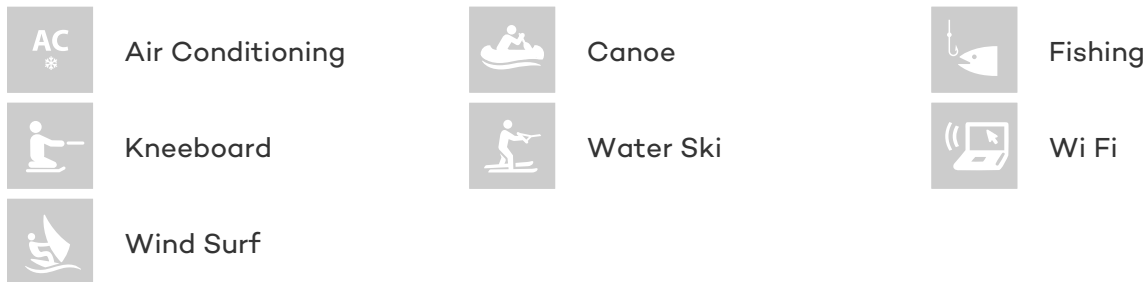

ACCOMMODATION

GUESTS	CABINS	CREW
8	4	4

CABIN CONFIGURATION

1 Master 1 Double
2 Twin

CHARTER RATES

SUMMER
from
€28,000 / week + expenses

WINTER
from
€24,500 / week + expenses

Details correct as of 24 Mar, 2018

FOR MORE INFORMATION:

[CLICK HERE](#) 

or SCAN QR CODE

MORE PHOTOS, VIDEO OR INTERACTIVE DECK PLANS:

[CLICK HERE](#)

EYLUL DENIZ II YACHT CHARTER

Superyacht EYLUL DENIZ II was built in 2005 by East Yachting. She is a 30.30m / 99ft sail yacht with exterior design by and interior styling by . EYLUL DENIZ II offers accommodation for up to 8 guests in 4 cabins with additional room for her crew of 4. She features a variety of amenities to ensure comfortable charter vacations, including Air Conditioning, Air Conditioning and WiFi connection on board. She also carries an impressive collection of toys as listed below.

EYLUL DENIZ II AMENITIES & TOYS

For a full up-to-date list of leisure facilities or amenities onboard Sail Yacht EYLUL DENIZ II please contact your Yacht Charter Broker prior to booking your vacation. If there is a particular water toy that you would like, but it is not listed, then it may be possible to rent this equipment for you.