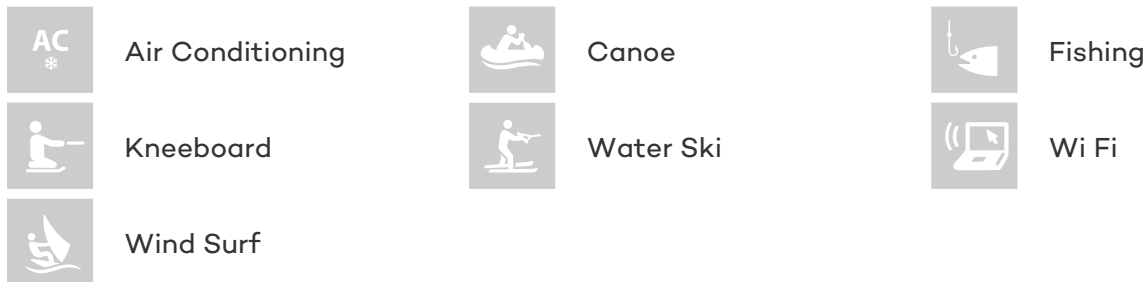

EYLUL DENIZ II YACHT CHARTER

Superyacht EYLUL DENIZ II was built in 2005 by East Yachting. She is a 30.30m / 99ft sail yacht with exterior design by and interior styling by . EYLUL DENIZ II offers accommodation for up to 8 guests in 4 cabins with additional room for her crew of 4. She features a variety of amenities to ensure comfortable charter vacations, including Air Conditioning, Air Conditioning and WiFi connection on board. She also carries an impressive collection of toys as listed below.

EYLUL DENIZ II AMENITIES & TOYS

For a full up-to-date list of leisure facilities or amenities onboard Sail Yacht EYLUL DENIZ II please contact your Yacht Charter Broker prior to booking your vacation. If there is a particular water toy that you would like, but it is not listed, then it may be possible to rent this equipment for you.

MORE TENDERS, TOYS & YACHT AMMENITIES INFO:

[CLICK HERE](#)

CHARTER EYLUL DENIZ II

If you are interested in chartering EYLUL DENIZ II please contact your yacht charter broker for more information about booking a luxury charter vacation on board this East Yachting superyacht .