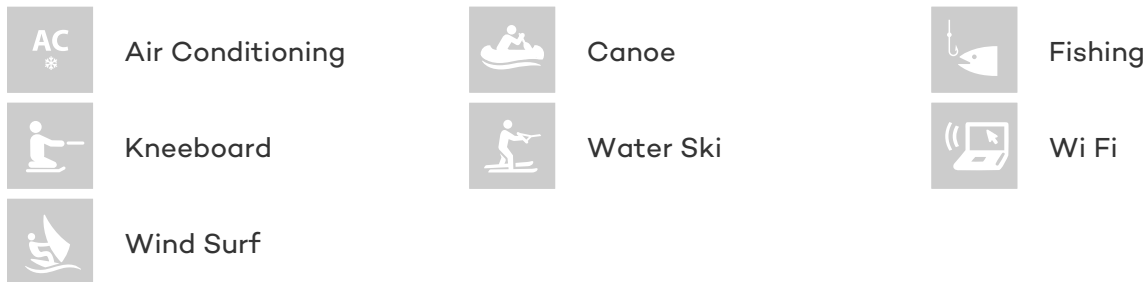

ACCOMMODATION

GUESTS	CABINS	CREW
8	4	4

CABIN CONFIGURATION

1 Master 1 Double
2 Twin

CHARTER RATES

SUMMER
from
€22,400 / week + expenses

WINTER
from
€22,400 / week + expenses

Details correct as of 25 May, 2017

FOR MORE INFORMATION:

[CLICK HERE](#) 

or SCAN QR CODE

MORE PHOTOS, VIDEO OR INTERACTIVE DECK PLANS:

[CLICK HERE](#)

EYLUL DENIZ II YACHT CHARTER

Superyacht EYLUL DENIZ II was built in 2005 by East Yachting. She is a 30.30m / 99ft sail yacht with exterior design by and interior styling by . EYLUL DENIZ II offers accommodation for up to 8 guests in 4 cabins with additional room for her crew of 4. She features a variety of amenities to ensure comfortable charter vacations, including Air Conditioning, Air Conditioning and WiFi connection on board. She also carries an impressive collection of toys as listed below.

EYLUL DENIZ II AMENITIES & TOYS

For a full up-to-date list of leisure facilities or amenities onboard Sail Yacht EYLUL DENIZ II please contact your Yacht Charter Broker prior to booking your vacation. If there is a particular water toy that you would like, but it is not listed, then it may be possible to rent this equipment for you.