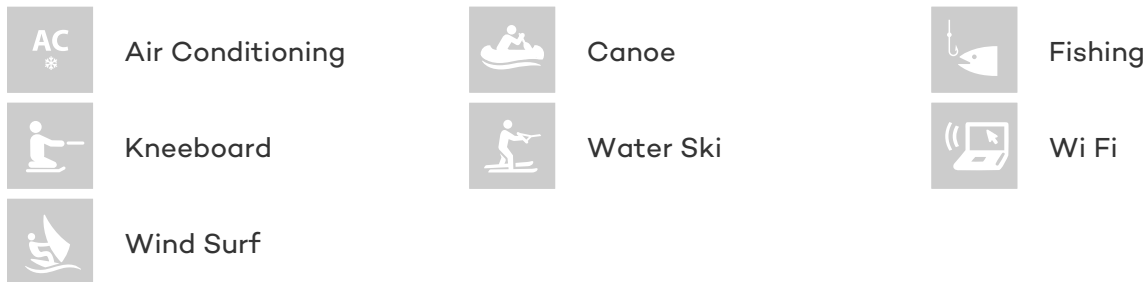

ACCOMMODATION

GUESTS	CABINS	CREW
8	4	4

CABIN CONFIGURATION

1 Master 1 Double
2 Twin

CHARTER RATES

SUMMER
from
€28,000 / week + expenses

WINTER
from
€24,500 / week + expenses

Details correct as of 19 Oct, 2017

FOR MORE INFORMATION:

[CLICK HERE](#) 

or SCAN QR CODE

MORE PHOTOS, VIDEO OR INTERACTIVE DECK PLANS:

[CLICK HERE](#)

EYLUL DENIZ II YACHT CHARTER

Superyacht EYLUL DENIZ II was built in 2005 by East Yachting. She is a 30.30m / 99ft sail yacht with exterior design by and interior styling by . EYLUL DENIZ II offers accommodation for up to 8 guests in 4 cabins with additional room for her crew of 4. She features a variety of amenities to ensure comfortable charter vacations, including Air Conditioning, Air Conditioning and WiFi connection on board. She also carries an impressive collection of toys as listed below.

EYLUL DENIZ II AMENITIES & TOYS

For a full up-to-date list of leisure facilities or amenities onboard Sail Yacht EYLUL DENIZ II please contact your Yacht Charter Broker prior to booking your vacation. If there is a particular water toy that you would like, but it is not listed, then it may be possible to rent this equipment for you.