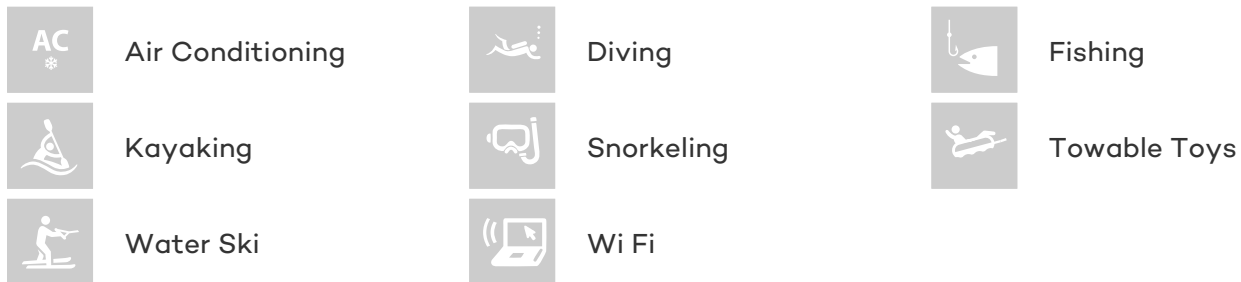

WONDERFUL YACHT CHARTER

Superyacht WONDERFUL was built in 2004 by Yapluka. She is a 22.25m / 73ft sail yacht with exterior design by . WONDERFUL offers accommodation for up to 8 guests in 4 cabins with additional room for her crew of 3. She features a variety of amenities to ensure comfortable charter vacations, including Air Conditioning and WiFi connection on board. She also carries an impressive collection of toys as listed below.

WONDERFUL AMENITIES & TOYS

For a full up-to-date list of leisure facilities or amenities onboard Sail Yacht Wonderful please contact your Yacht Charter Broker prior to booking your vacation. If there is a particular water toy that you would like, but it is not listed, then it may be possible to rent this equipment for you.

MORE TENDERS, TOYS & YACHT AMMENITIES INFO:

[CLICK HERE](#)

CHARTER WONDERFUL

If you are interested in chartering WONDERFUL please contact your yacht charter broker for more information about booking a luxury charter vacation on board this Yapluka superyacht .