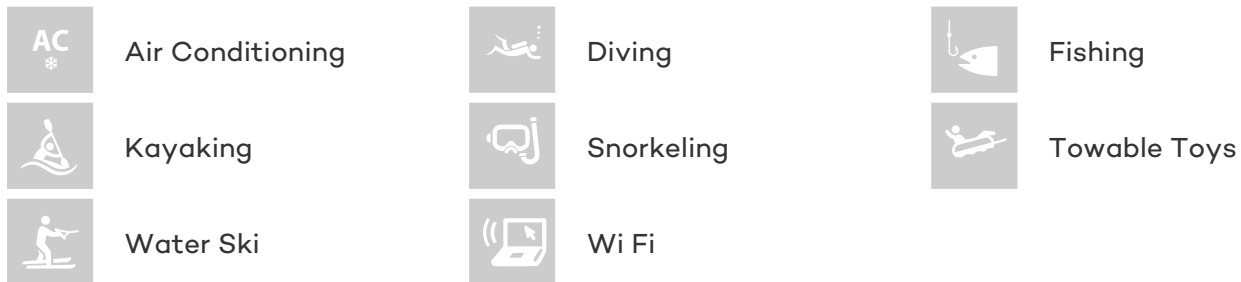

WONDERFUL YACHT CHARTER

Superyacht WONDERFUL was built in 2004 by Yapluka. She is a 22.25m / 73ft sail yacht with exterior design by and interior styling by . WONDERFUL offers accommodation for up to 8 guests in 4 cabins with additional room for her crew of 3. She features a variety of amenities to ensure comfortable charter vacations, including Air Conditioning, Air Conditioning and WiFi connection on board. She also carries an impressive collection of toys as listed below.

WONDERFUL AMENITIES & TOYS

For a full up-to-date list of leisure facilities or amenities onboard Sail Yacht Wonderful please contact your Yacht Charter Broker prior to booking your vacation. If there is a particular water toy that you would like, but it is not listed, then it may be possible to rent this equipment for you.

MORE TENDERS, TOYS & YACHT AMMENITIES INFO:

[CLICK HERE](#)

CHARTER WONDERFUL

If you are interested in chartering WONDERFUL please contact your yacht charter broker for more information about booking a luxury charter vacation on board this Yapluka superyacht .