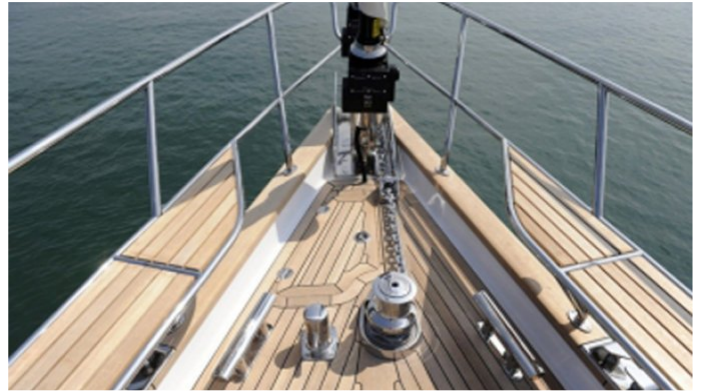

YachtCharterFleet

THE SMARTEST WAY TO SEARCH

MORE MAGIC

Yacht Charter Details for 'More Magic', the 20.42m Superyacht built by Discovery Yachts

SPECIFICATIONS

LENGTH
20.42m / 67ft

BEAM DRAFT
5.49m / 18ft 2.59m / 8ft

YEAR
2010

CRUISING SPEED
7.5 Knots

ACCOMMODATION

GUESTS	CABINS	CREW
6	3	2

CABIN CONFIGURATION

CHARTER RATES

SUMMER
from
\$18,000 / week + expenses

WINTER
from
\$19,500 / week + expenses

Details correct as of 17 Oct, 2017

FOR MORE INFORMATION:

[CLICK HERE](#) 

or SCAN QR CODE

MORE PHOTOS, VIDEO OR INTERACTIVE DECK PLANS:

[CLICK HERE](#)

MORE MAGIC YACHT CHARTER

Superyacht MORE MAGIC was built in 2010 by Discovery Yachts. She is a 20.42m / 67ft sail yacht with exterior design by and interior styling by . MORE MAGIC offers accommodation for up to 6 guests in 3 cabins with additional room for her crew of 2. She features a variety of amenities to ensure comfortable charter vacations, including Air Conditioning, Air Conditioning and WiFi connection on board. She also carries an impressive collection of toys as listed below.

MORE MAGIC AMENITIES & TOYS

	Air Conditioning		Beach Games		Fishing
	Inflatables		Kayaking		Kneeboard
	Paddleboard		Snorkeling		Towable Toys
	Wi Fi				

For a full up-to-date list of leisure facilities or amenities onboard Sail Yacht More Magic please contact your Yacht Charter Broker prior to booking your vacation. If there is a particular water toy that you would like, but it is not listed, then it may be possible to rent this equipment for you.