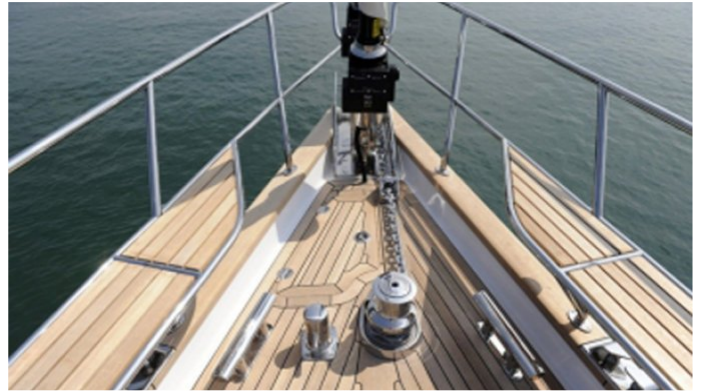

MORE PHOTOS, VIDEO OR INTERACTIVE DECK PLANS:

[CLICK HERE](#)

MORE MAGIC YACHT CHARTER

Superyacht MORE MAGIC was built in 2010 by Discovery Yachts. She is a 20.42m / 67ft sail yacht with exterior design by and interior styling by . MORE MAGIC offers accommodation for up to 6 guests in 3 cabins with additional room for her crew of 2. She features a variety of amenities to ensure comfortable charter vacations, including Air Conditioning, Air Conditioning and WiFi connection on board. She also carries an impressive collection of toys as listed below.

MORE MAGIC AMENITIES & TOYS

	Air Conditioning		Beach Games		Fishing
	Inflatables		Kayaking		Kneeboard
	Paddleboard		Snorkeling		Towable Toys
	Wi Fi				

For a full up-to-date list of leisure facilities or amenities onboard Sail Yacht More Magic please contact your Yacht Charter Broker prior to booking your vacation. If there is a particular water toy that you would like, but it is not listed, then it may be possible to rent this equipment for you.