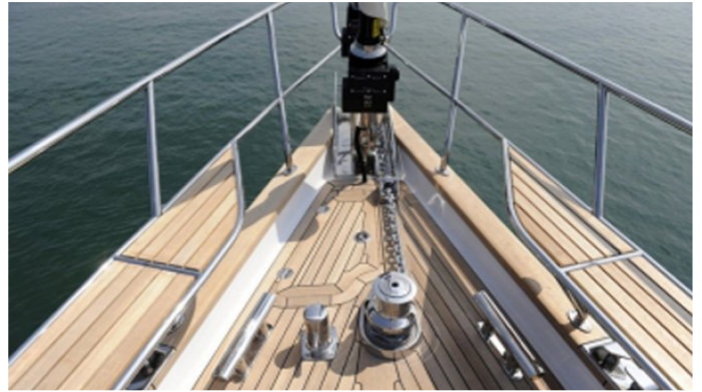

MORE MAGIC

Yacht Charter Details for 'More Magic', the 20.42m Superyacht built by Discovery Yachts

SPECIFICATIONS

LENGTH
20.42m / 67ft

BEAM DRAFT
5.49m / 18ft 2.59m / 8ft

YEAR
2010

CRUISING SPEED
7.5 Knots

ACCOMMODATION

or SCAN QR CODE

MORE PHOTOS, VIDEO OR INTERACTIVE DECK PLANS:

[CLICK HERE](#)

MORE MAGIC YACHT CHARTER

Superyacht MORE MAGIC was built in 2010 by Discovery Yachts. She is a 20.42m / 67ft sail yacht with exterior design by and interior styling by . MORE MAGIC offers accommodation for up to 6 guests in 3 cabins with additional room for her crew of 2. She features a variety of amenities to ensure comfortable charter vacations, including Air Conditioning, Air Conditioning and WiFi connection on board. She also carries an impressive collection of toys as listed below.

MORE MAGIC AMENITIES & TOYS

	Air Conditioning		Beach Games		Fishing
	Inflatables		Kayaking		Kneeboard
	Paddleboard		Snorkeling		Towable Toys
	Wi Fi				

For a full up-to-date list of leisure facilities or amenities onboard Sail Yacht More Magic please contact your Yacht Charter Broker prior to booking your vacation. If there is a particular water toy that you would like, but it is not listed, then it may be possible to rent this equipment for you.