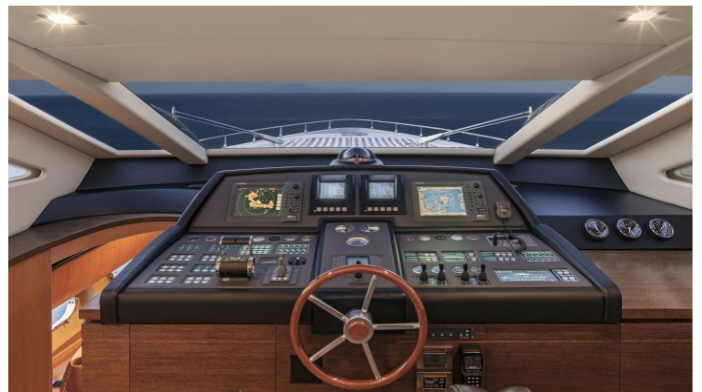

MORE PHOTOS, VIDEO OR INTERACTIVE DECK PLANS:

[CLICK HERE](#)

This document is not contractual. The yacht charters and their particulars displayed in the results above are displayed in good faith and whilst believed to be correct are not guaranteed. YachtCharterFleet.com does not warrant or assume any legal liability or responsibility for the accuracy, completeness, or usefulness of any information and/or images displayed. All information is subject to change without notice and is without warranty. Your preferred charter broker should provide you with yacht specifications, brochure and rates for your chosen dates during your charter yacht selection process. Starting prices are shown in a range of currencies for a one-week charter, unless otherwise indicated.