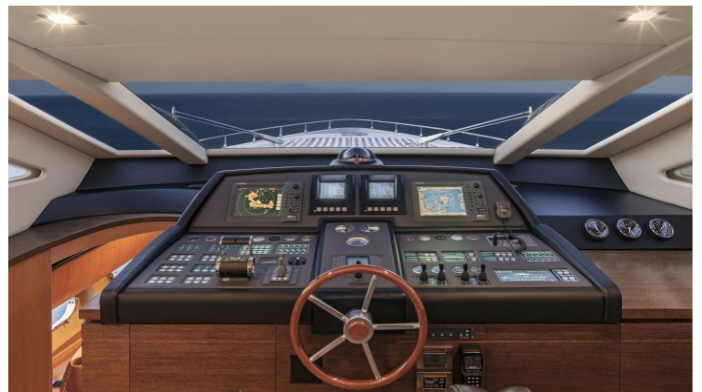

MORE PHOTOS, VIDEO OR INTERACTIVE DECK PLANS:

[CLICK HERE](#)