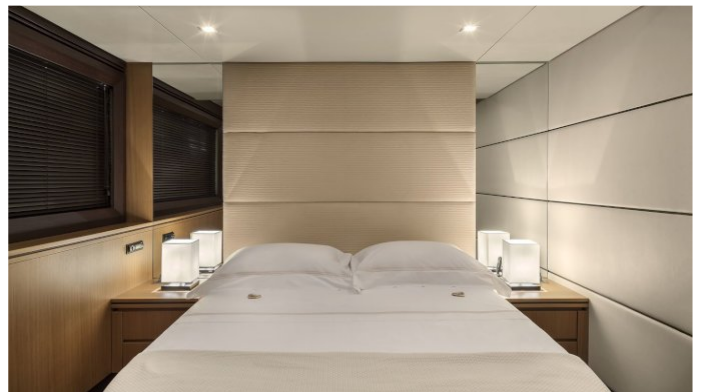

GUESTS	CABINS	CREW
8	3	2

CABIN CONFIGURATION

1 Master 1 Double
1 Twin

CHARTER RATES

SUMMER
from
€21,600 / week + expenses

WINTER
from
€21,600 / week + expenses

Details correct as of 22 Jul, 2017

FOR MORE INFORMATION:

[CLICK HERE](#) 

or SCAN QR CODE

MORE PHOTOS, VIDEO OR INTERACTIVE DECK PLANS:

 [CLICK HERE](#)

RENA YACHT CHARTER

Superyacht RENA was built in 2007 by Alfamarine. She is a 21.95m / 72ft motor yacht with exterior design by and interior styling by . RENA offers accommodation for up to 8 guests in 3 cabins with additional room for her crew of 2. She features a variety of amenities to ensure comfortable charter vacations, including Air Conditioning and Air Conditioning. She also carries an impressive collection of toys as listed below.