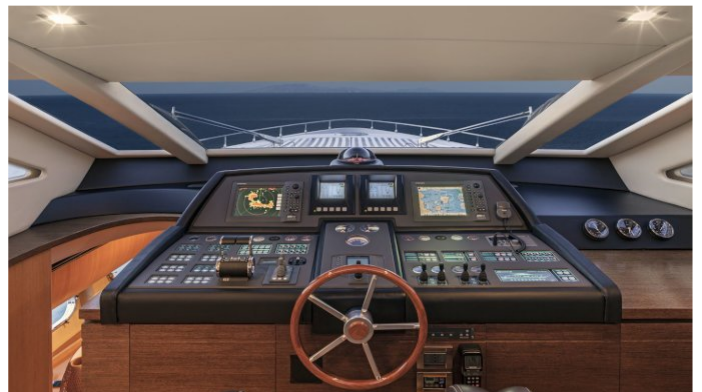

CRUISING SPEED
36 Knots

ACCOMMODATION

GUESTS	CABINS	CREW
8	3	2

CABIN CONFIGURATION

1 Master 1 Double
1 Twin

CHARTER RATES

SUMMER
from
€21,600 / week + expenses

WINTER
from
€21,600 / week + expenses

Details correct as of 25 Sep, 2017

FOR MORE INFORMATION:

[CLICK HERE](#) 

or SCAN QR CODE

MORE PHOTOS, VIDEO OR INTERACTIVE DECK PLANS:

 [CLICK HERE](#)

RENA YACHT CHARTER

Superyacht RENA was built in 2007 by Alfamarine. She is a 21.95m / 72ft motor yacht with exterior design by and interior styling by . RENA offers accommodation for up to 8 guests in 3 cabins with additional room for her crew of 2. She features a variety of amenities to ensure comfortable charter vacations, including Air Conditioning and Air Conditioning. She also carries an impressive collection of toys as listed below.

RENA AMENITIES & TOYS

For a full up-to-date list of leisure facilities or amenities onboard Motor Yacht RENA please contact your Yacht Charter Broker prior to booking your vacation. If there is a particular water toy that you would like, but it is not listed, then it may be possible to rent this equipment for you.