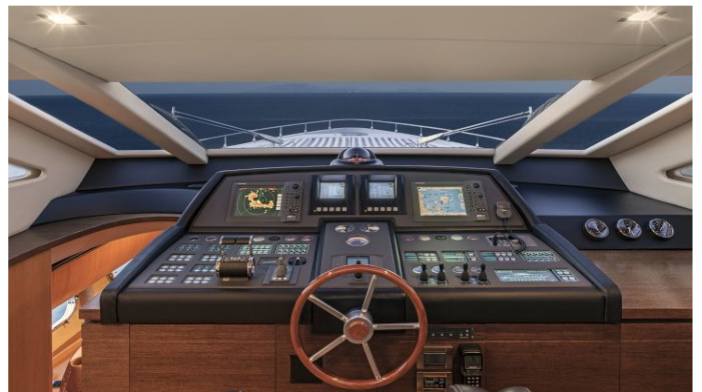

CRUISING SPEED
36 Knots

ACCOMMODATION

GUESTS	CABINS	CREW
8	3	2

CABIN CONFIGURATION

1 Master 1 Double
1 Twin

CHARTER RATES

SUMMER
from
€21,600 / week + expenses

WINTER
from
€21,600 / week + expenses

Details correct as of 20 Jul, 2018

FOR MORE INFORMATION:

[CLICK HERE](#) 

or SCAN QR CODE

MORE PHOTOS, VIDEO OR INTERACTIVE DECK PLANS:

 [CLICK HERE](#)

RENA YACHT CHARTER

Superyacht RENA was built in 2007 by Alfamarine. She is a 21.95m / 72ft motor yacht with exterior design by . RENA offers accommodation for up to 8 guests in 3 cabins with additional room for her crew of 2. She features a variety of amenities to ensure comfortable charter vacations, including Air Conditioning. She also carries an impressive collection of toys as listed below.

RENA AMENITIES & TOYS

For a full up-to-date list of leisure facilities or amenities onboard Motor Yacht RENA please contact your Yacht Charter Broker prior to booking your vacation. If there is a particular water toy that you would like, but it is not listed, then it may be possible to rent this equipment for you.