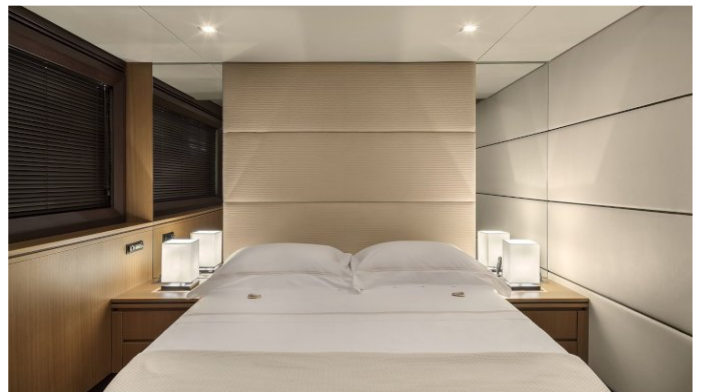

CRUISING SPEED
36 Knots

ACCOMMODATION

GUESTS	CABINS	CREW
8	3	2

CABIN CONFIGURATION

1 Master 1 Double
1 Twin

CHARTER RATES

SUMMER
from
€21,600 / week + expenses

WINTER
from
€21,600 / week + expenses

Details correct as of 28 May, 2017

FOR MORE INFORMATION:

[CLICK HERE](#) 

or SCAN QR CODE

MORE PHOTOS, VIDEO OR INTERACTIVE DECK PLANS:

 [CLICK HERE](#)

RENA YACHT CHARTER

Superyacht RENA was built in 2007 by Alfamarine. She is a 21.95m / 72ft motor yacht with exterior design by and interior styling by . RENA offers accommodation for up to 8 guests in 3 cabins with additional room for her crew of 2. She features a variety of amenities to ensure comfortable charter vacations, including Air Conditioning and Air Conditioning. She also carries an impressive collection of toys as listed below.