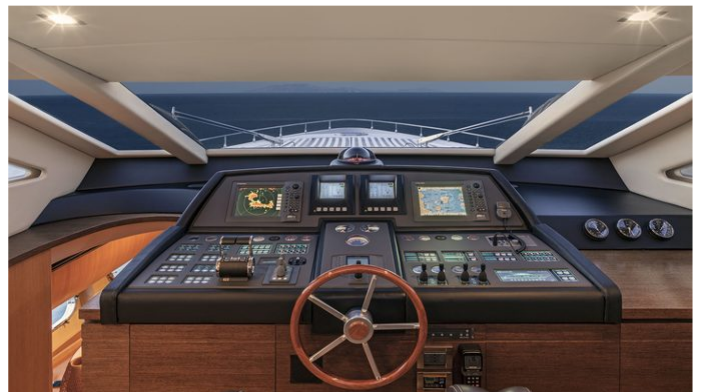

MORE PHOTOS, VIDEO OR INTERACTIVE DECK PLANS:

[CLICK HERE](#)

This document is not contractual. The yacht charters and their particulars displayed in the results above are displayed in good faith and whilst believed to be correct are not guaranteed. YachtCharterFleet.com does not warrant or assume any legal liability or responsibility for the accuracy, completeness, or usefulness of any information and/or images displayed. All information is subject to change without notice and is without warranty. Your preferred charter broker should provide you with yacht specifications, brochure and rates for your chosen dates during your charter yacht selection process. Starting prices are shown in a range of currencies for a one-week charter, unless otherwise indicated.