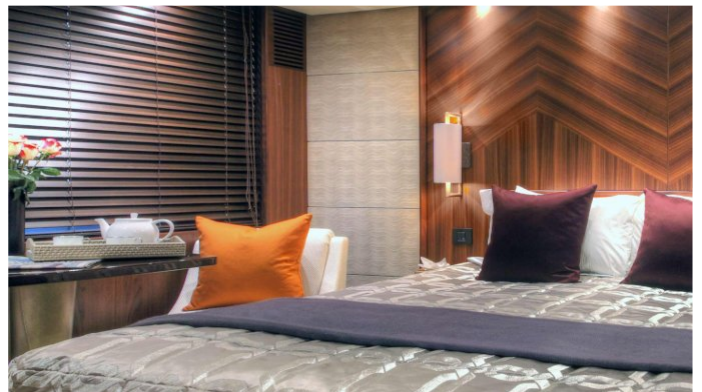

MORE PHOTOS, VIDEO OR INTERACTIVE DECK PLANS:

[CLICK HERE](#)

This document is not contractual. The yacht charters and their particulars displayed in the results above are displayed in good faith and whilst believed to be correct are not guaranteed. YachtCharterFleet.com does not warrant or assume any legal liability or responsibility for the accuracy, completeness, or usefulness of any information and/or images displayed. All information is subject to change without notice and is without warranty. Your preferred charter broker should provide you with yacht specifications, brochure and rates for your chosen dates during your charter yacht selection process. Starting prices are shown in a range of currencies for a one-week charter, unless otherwise indicated.