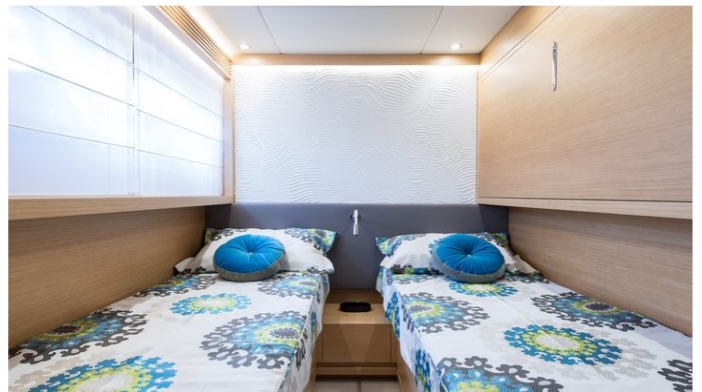

MORE PHOTOS, VIDEO OR INTERACTIVE DECK PLANS:

[CLICK HERE](#)