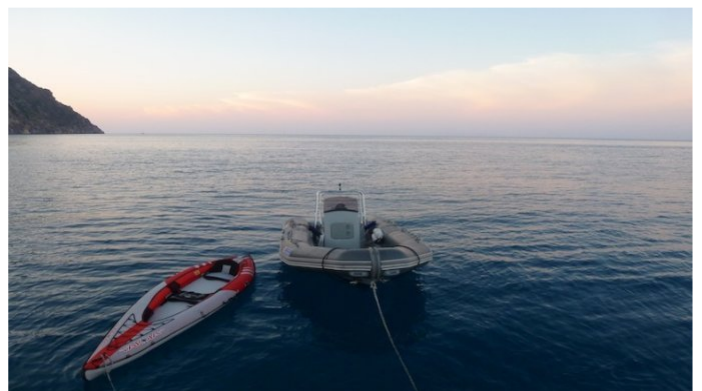

MORE PHOTOS, VIDEO OR INTERACTIVE DECK PLANS:

[CLICK HERE](#)

This document is not contractual. The yacht charters and their particulars displayed in the results above are displayed in good faith and whilst believed to be correct are not guaranteed. YachtCharterFleet.com does not warrant or assume any legal liability or responsibility for the accuracy, completeness, or usefulness of any information and/or images displayed. All information is subject to change without notice and is without warranty. Your preferred charter broker should provide you with yacht specifications, brochure and rates for your chosen dates during your charter yacht selection process. Starting prices are shown in a range of currencies for a one-week charter, unless otherwise indicated.