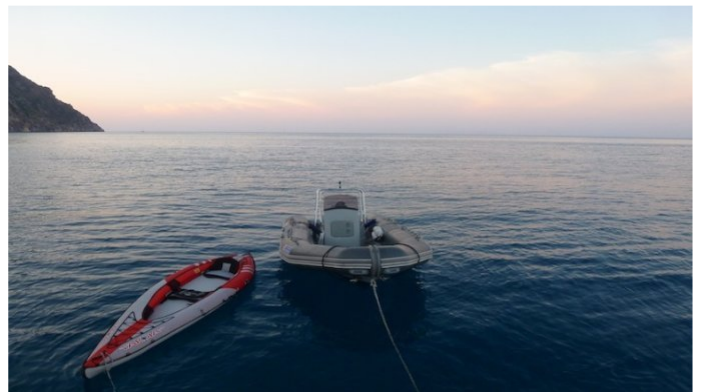

MORE PHOTOS, VIDEO OR INTERACTIVE DECK PLANS:

[CLICK HERE](#)