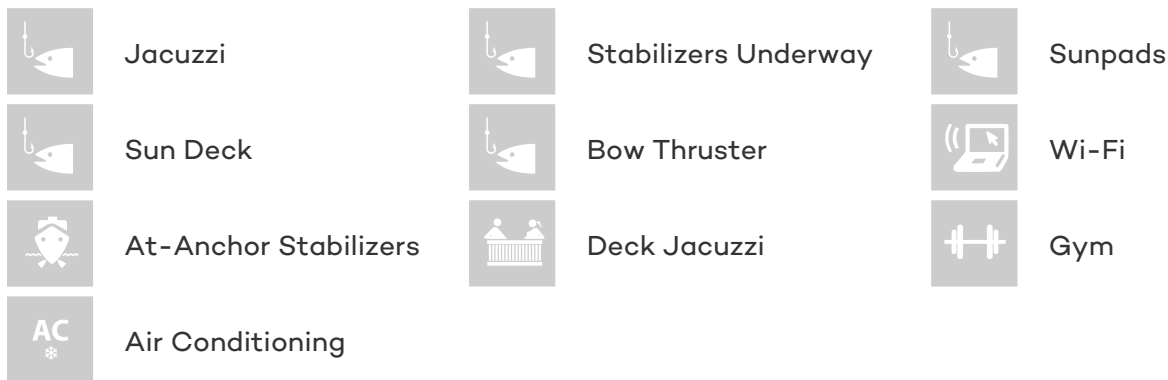

Superyacht WHITE was built in 2018 by Heesen. She is a 49.8m / 163'5 motor yacht with exterior design by Omega Architects and interior styling by Cristiano Gatto Design . White offers accommodation for up to 12 guests in 6 cabins with additional room for her crew of 9. She features a variety of amenities to ensure comfortable charter vacations, including, Bow Thruster, Sun Deck, Sunpads, Air Conditioning, Deck Jacuzzi, Gym/exercise equipment, Stabilisers underway, Stabilizers at Anchor & WiFi connection on board. She also carries an impressive collection of toys as listed below.

WHITE AMENITIES & TOYS

For a full up-to-date list of leisure facilities or amenities onboard Motor Yacht White please contact your Yacht Charter Broker prior to booking your vacation. If there is a particular water toy that you would like, but it is not listed, then it may be possible to rent this equipment for you.